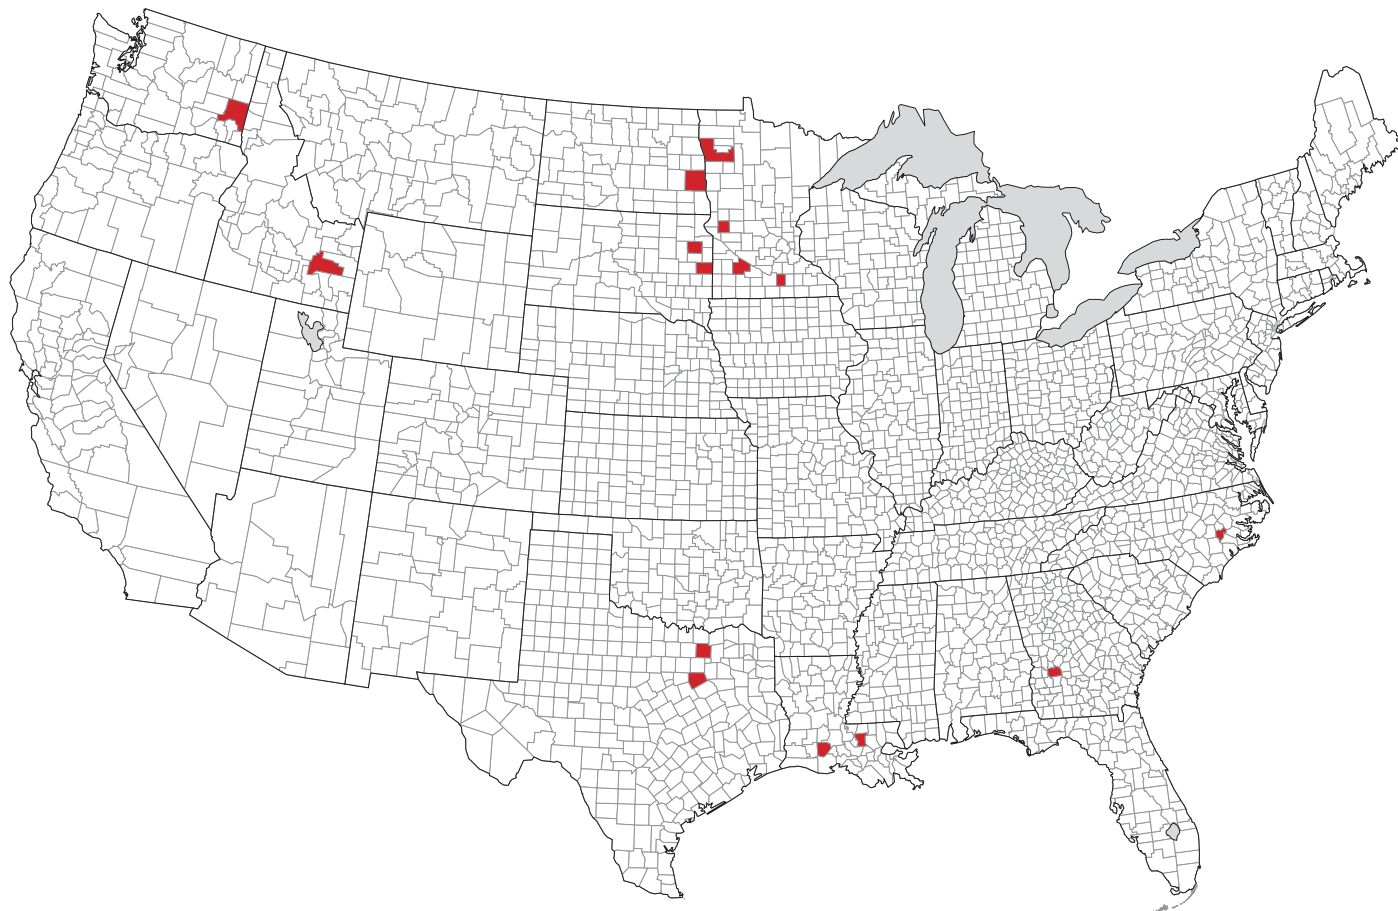

Wheat Stem Rust Observations - 2006

| Date* | Location | Field/Plot | CV |
|-------|--|------------|---------|
| 4/12 | Crowley, LA (Acadia Parrish) | Plot | Several |
| 4/18 | Baton Rouge, LA (East Baton Rouge Parrish) | Plot | Several |
| 5/3 | Ellis County, TX | Field | Unknown |
| 5/11 | Prosper, TX (Collin County) | Plot | Wintex |
| 5/17 | Plains, GA (Sumter County) | Plot | Beretta |
| 5/31 | Kinston, NC (Lenoir County) | Plot | Unknown |
| 7/7 | Waseca, MN (Waseca County) | Plot | Baart |
| 7/10 | Lamberton, MN (Redwood County) | Plot | Baart |
| 7/13 | Morris, MN (Stevens County) | Plot | Baart |
| 7/14 | Casselton, ND (Cass County) | Plot | Baart |
| 7/20 | Brookings, SD (Brookings County) | Plot | Baart |
| 7/20 | Codington County, SD | Plot | Baart |
| 7/25 | Colfax, WA (Whitman County) | Plot | Tubbs |
| 7/25 | Crookston, MN (Polk County) | Plot | Several |
| 8/8 | Aberdeen, ID (Bingham County) | Plot | Several |

*If multiple observations at a site, earliest date listed.