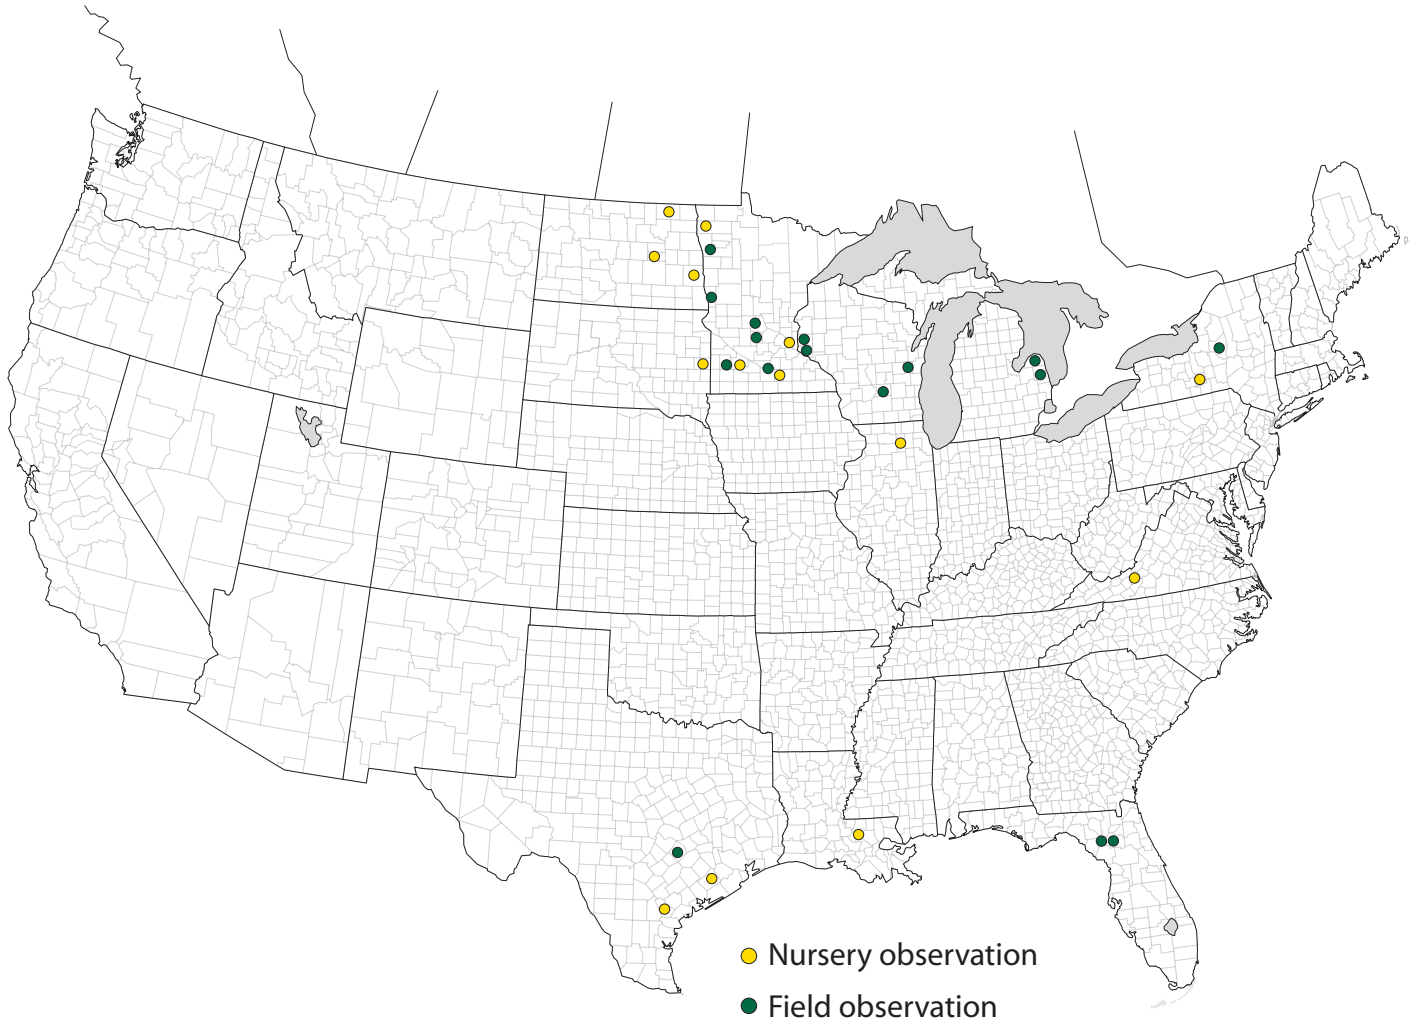

Oat Crown Rust Observations - 2014

Reports from specific locations

For more information, please contact Matthew.Rouse@ars.usda.gov

Please visit the Cereal Disease Laboratory (<http://www.ars.usda.gov/mwa/cdl>) website for the latest cereal rust situation reports.