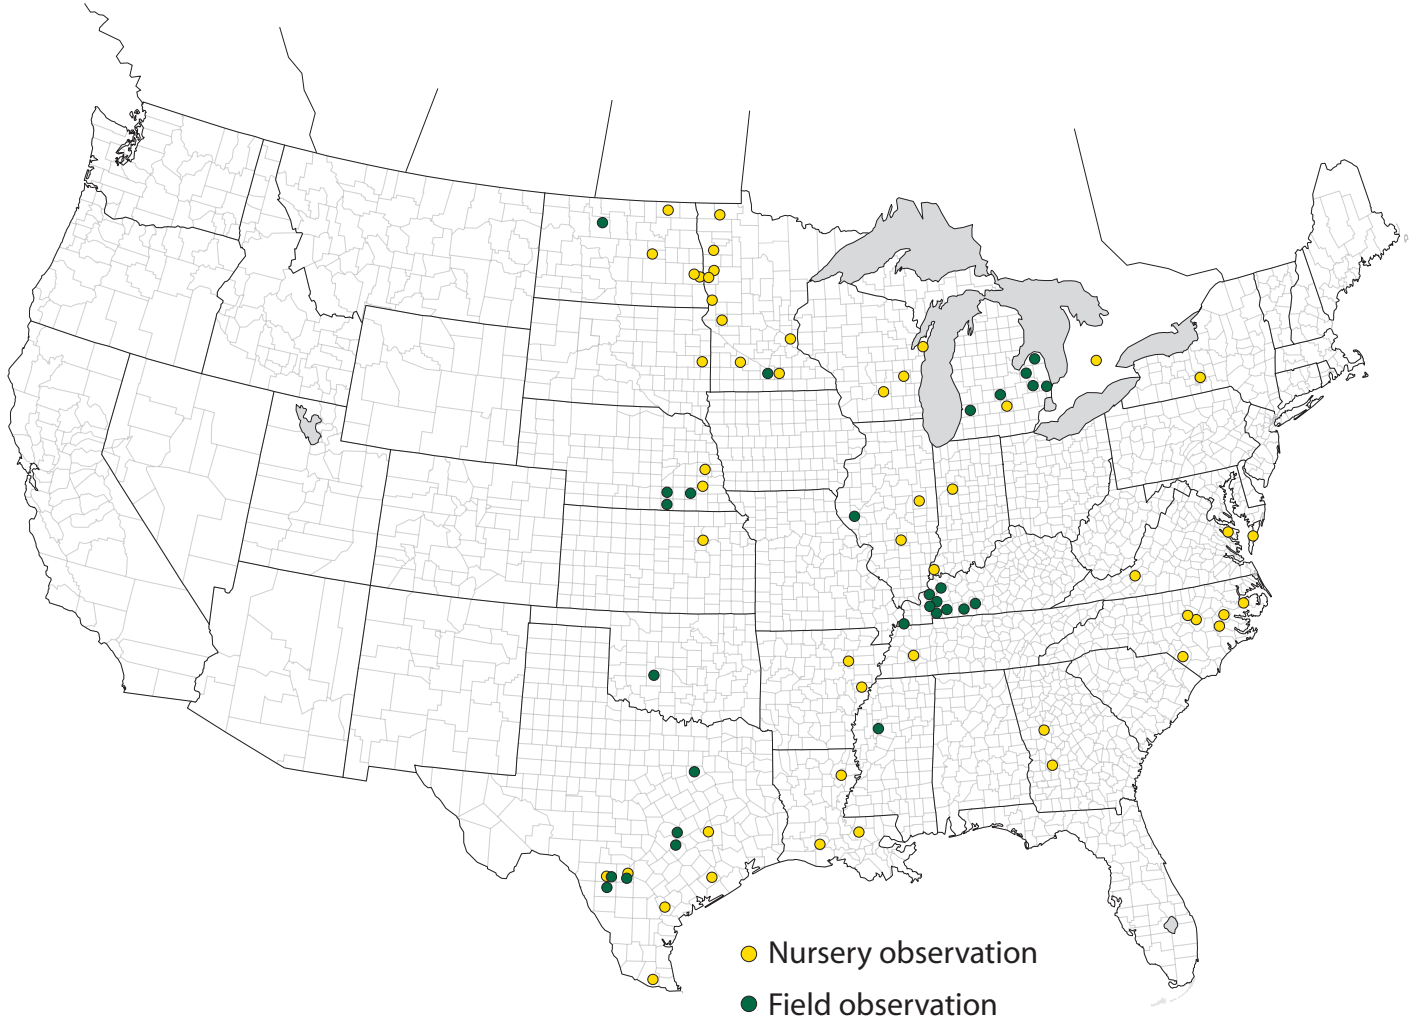

Wheat Leaf Rust Observations - 2014

Reports from specific locations

Please visit the Cereal Disease Laboratory (<http://www.ars.usda.gov/mwa/cdl>) website for the latest cereal rust situation reports.