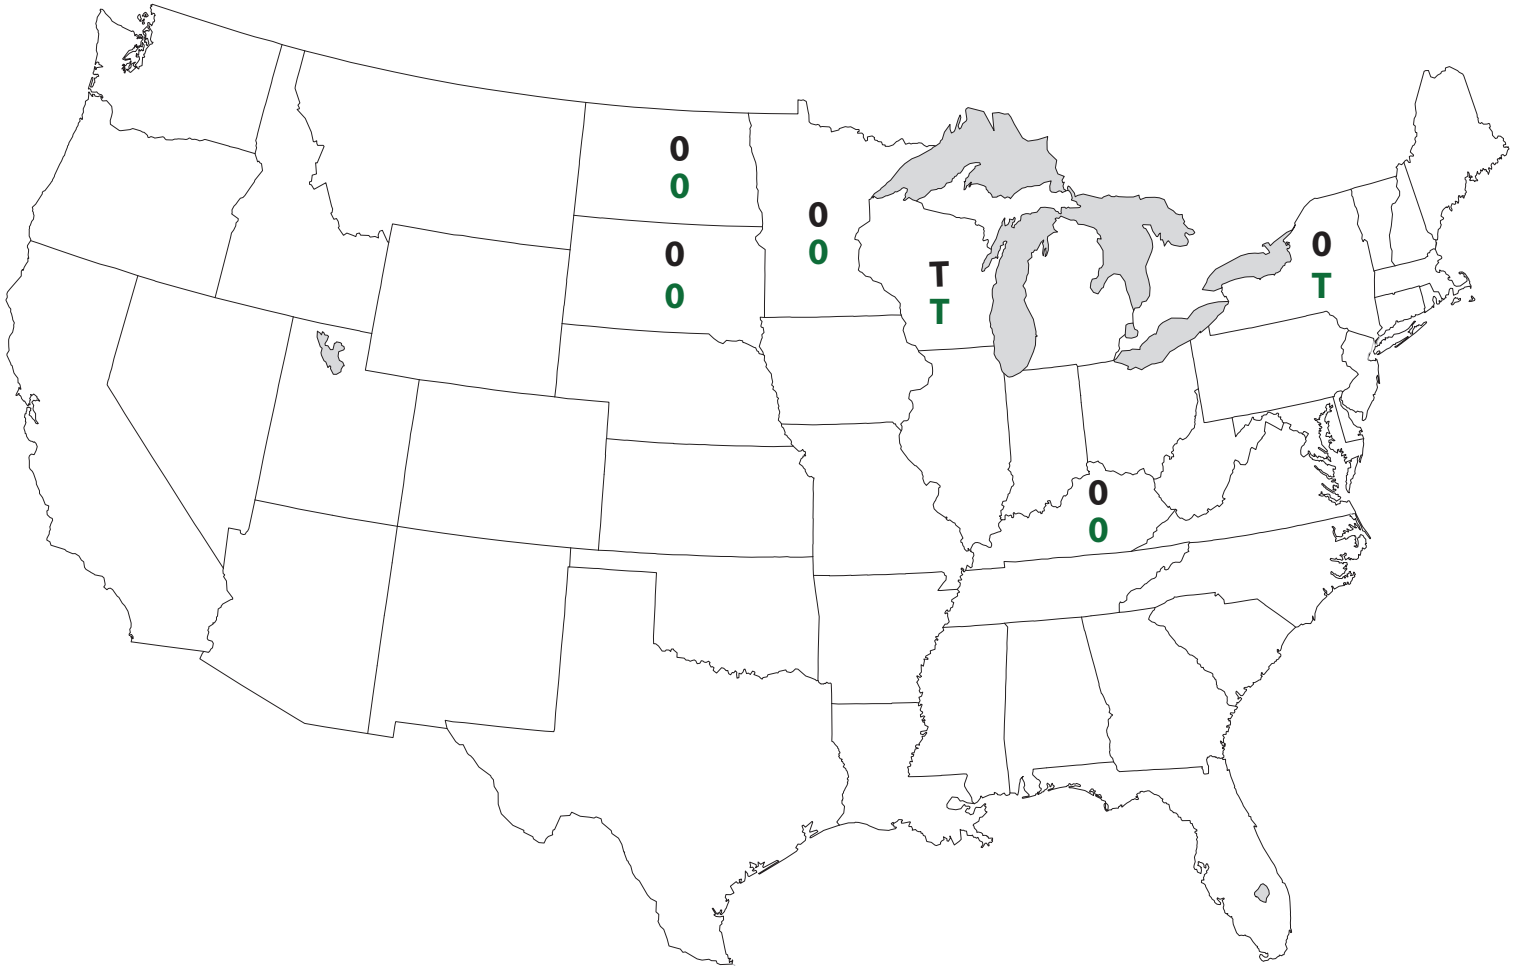

2013 Rye Loss to Rust (%)

Stem rust
Leaf rust

Prepared by USDA-ARS Cereal Disease Laboratory
www.ars.usda.gov/mwa/cdl