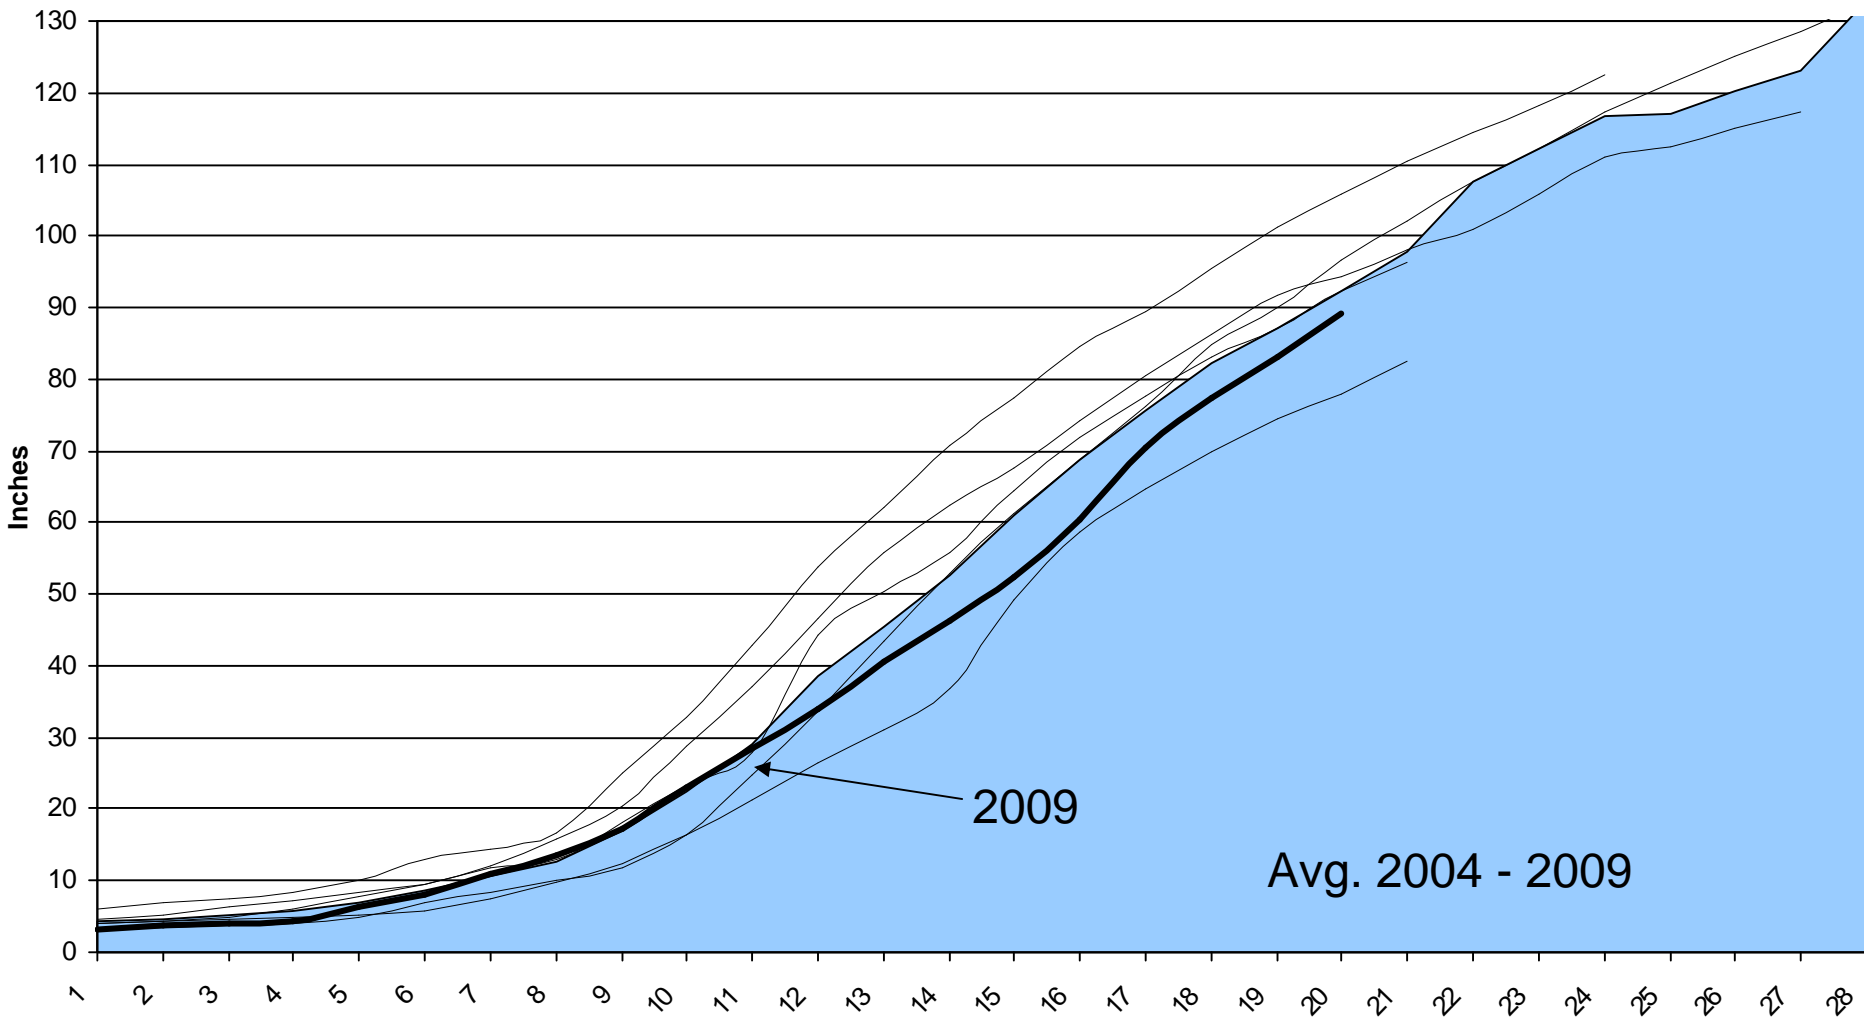

Growth Measurements 2009

Average Growth – Plant Cane

Growth Measurements 2009

Average Growth – First Stubble

Growth Measurements 2009

Average Height – Plant Cane

Growth Measurements 2009

Average Height – First Stubble

Average Growth – HoCP 96-540

Plant Cane

Average Growth – HoCP 96-540

First Stubble

Average Height – HoCP 96-540 Plant Cane

Average Height – HoCP 96-540

First Stubble