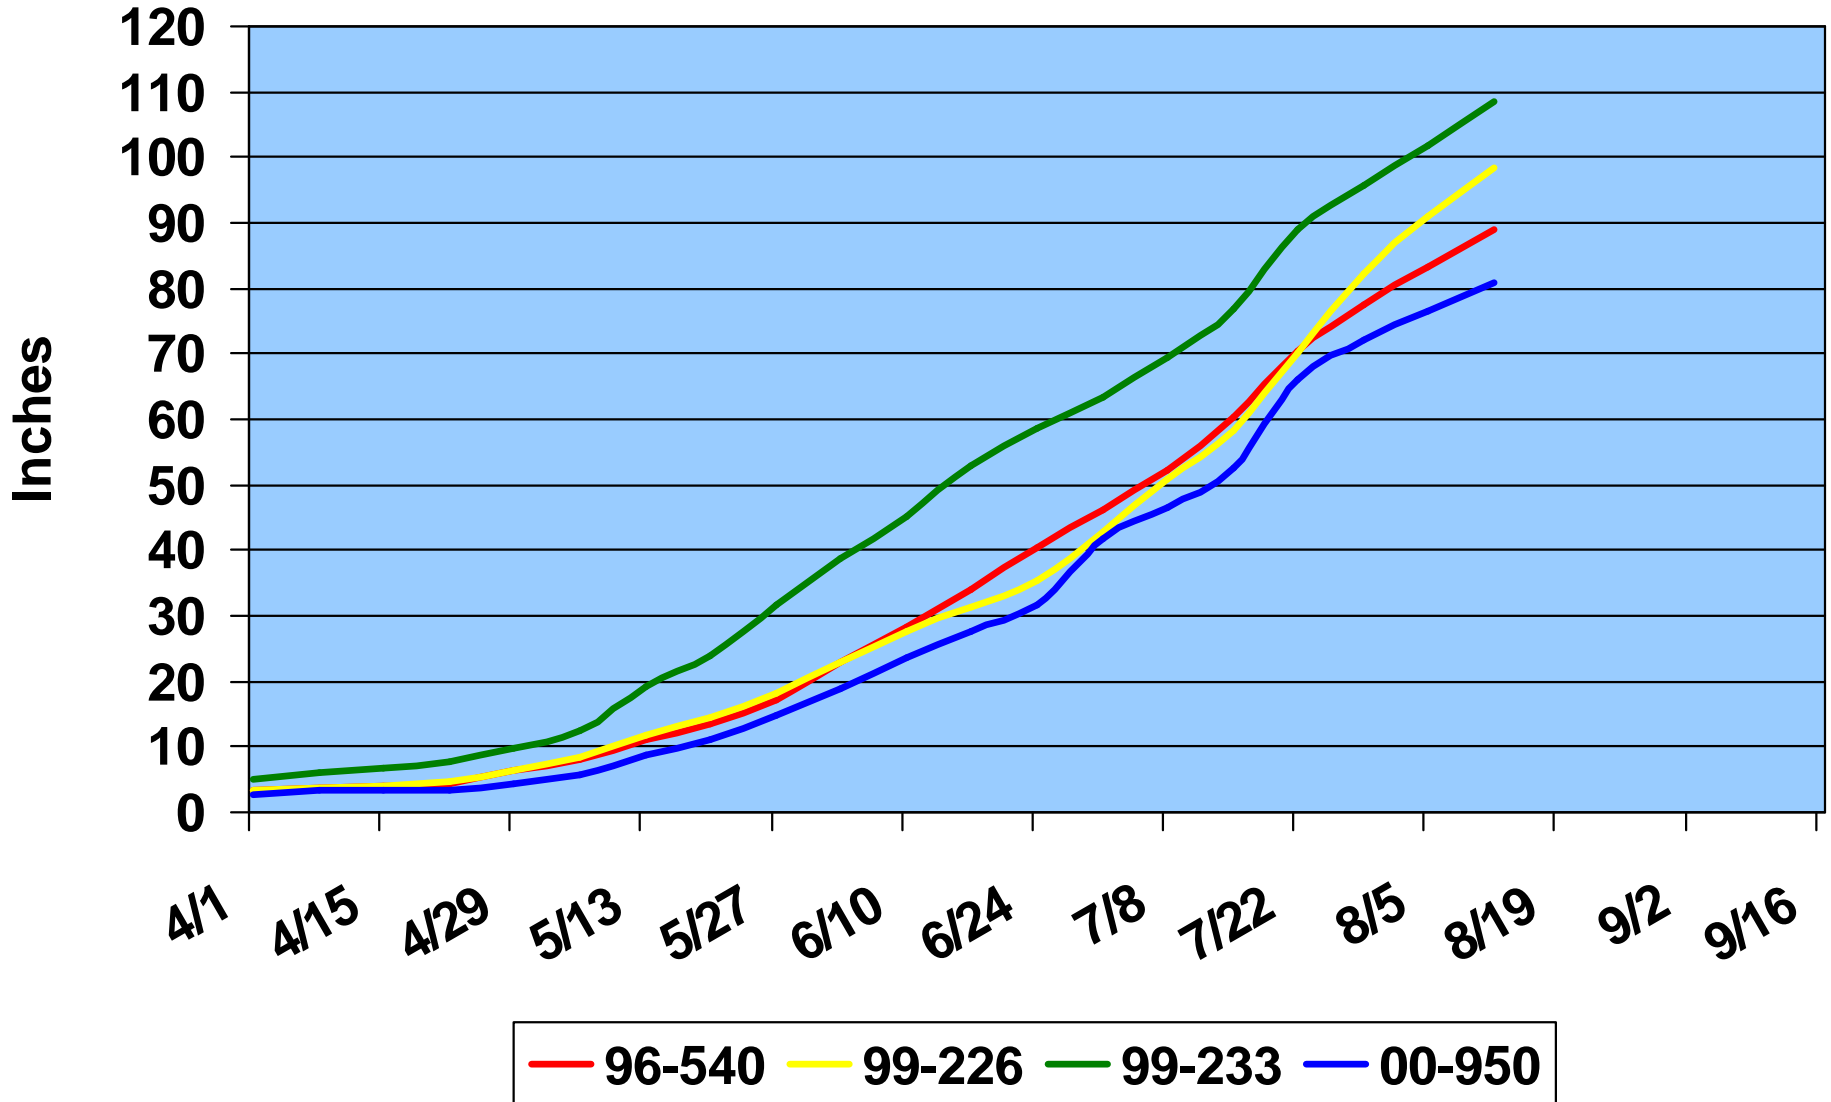

Growth Measurements 2009

Average Growth – Plant Cane

Growth Measurements 2009

Average Growth – First Stubble

Growth Measurements 2009

Average Height – Plant Cane

Growth Measurements 2009

Average Height – First Stubble

Average Growth – HoCP 96-540

Plant Cane

Average Growth – HoCP 96-540

First Stubble

Average Height – HoCP 96-540 Plant Cane

Average Height – HoCP 96-540

First Stubble