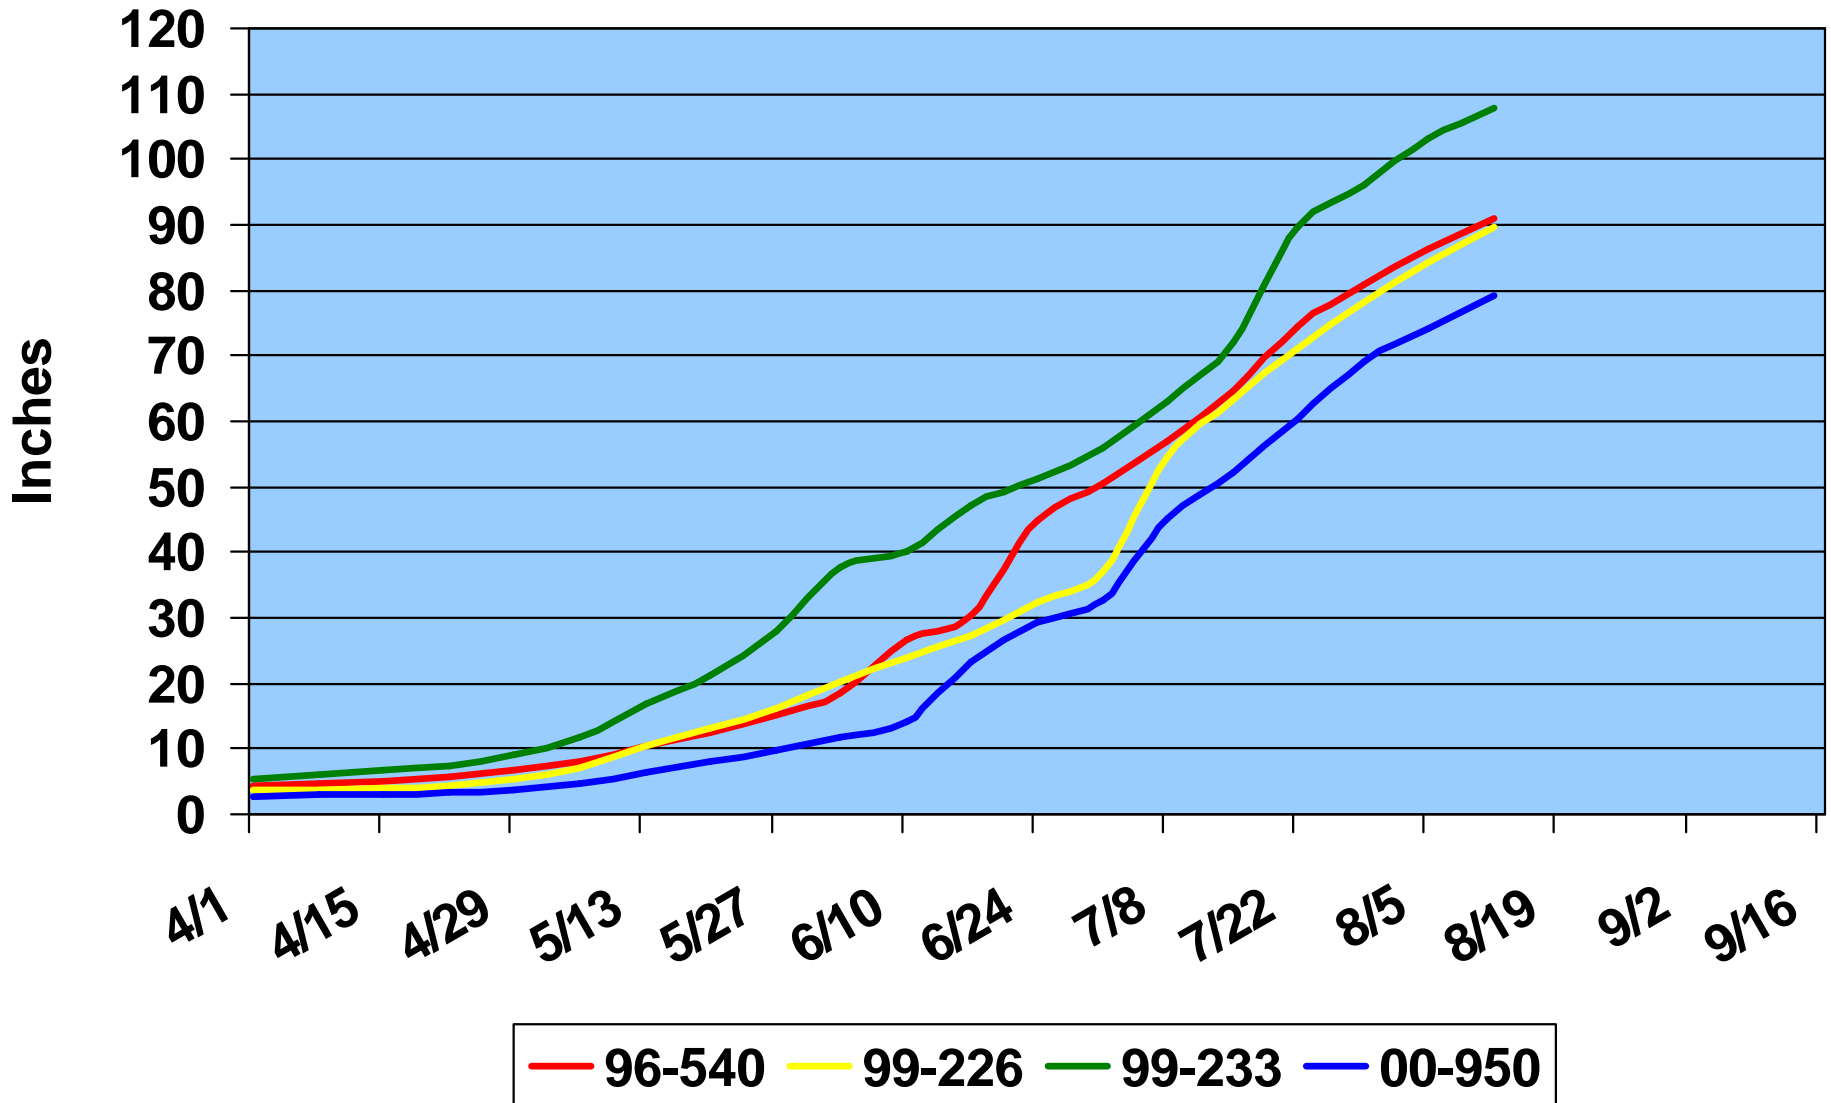

Growth Measurements 2009

Average Growth – Plant Cane

Growth Measurements 2009

Average Growth – First Stubble

Growth Measurements 2009

Average Height – Plant Cane

Growth Measurements 2009

Average Height – First Stubble

Average Growth – HoCP 96-540

Plant Cane

Average Growth – HoCP 96-540

First Stubble

Average Height – HoCP 96-540 Plant Cane

Average Height – HoCP 96-540

First Stubble