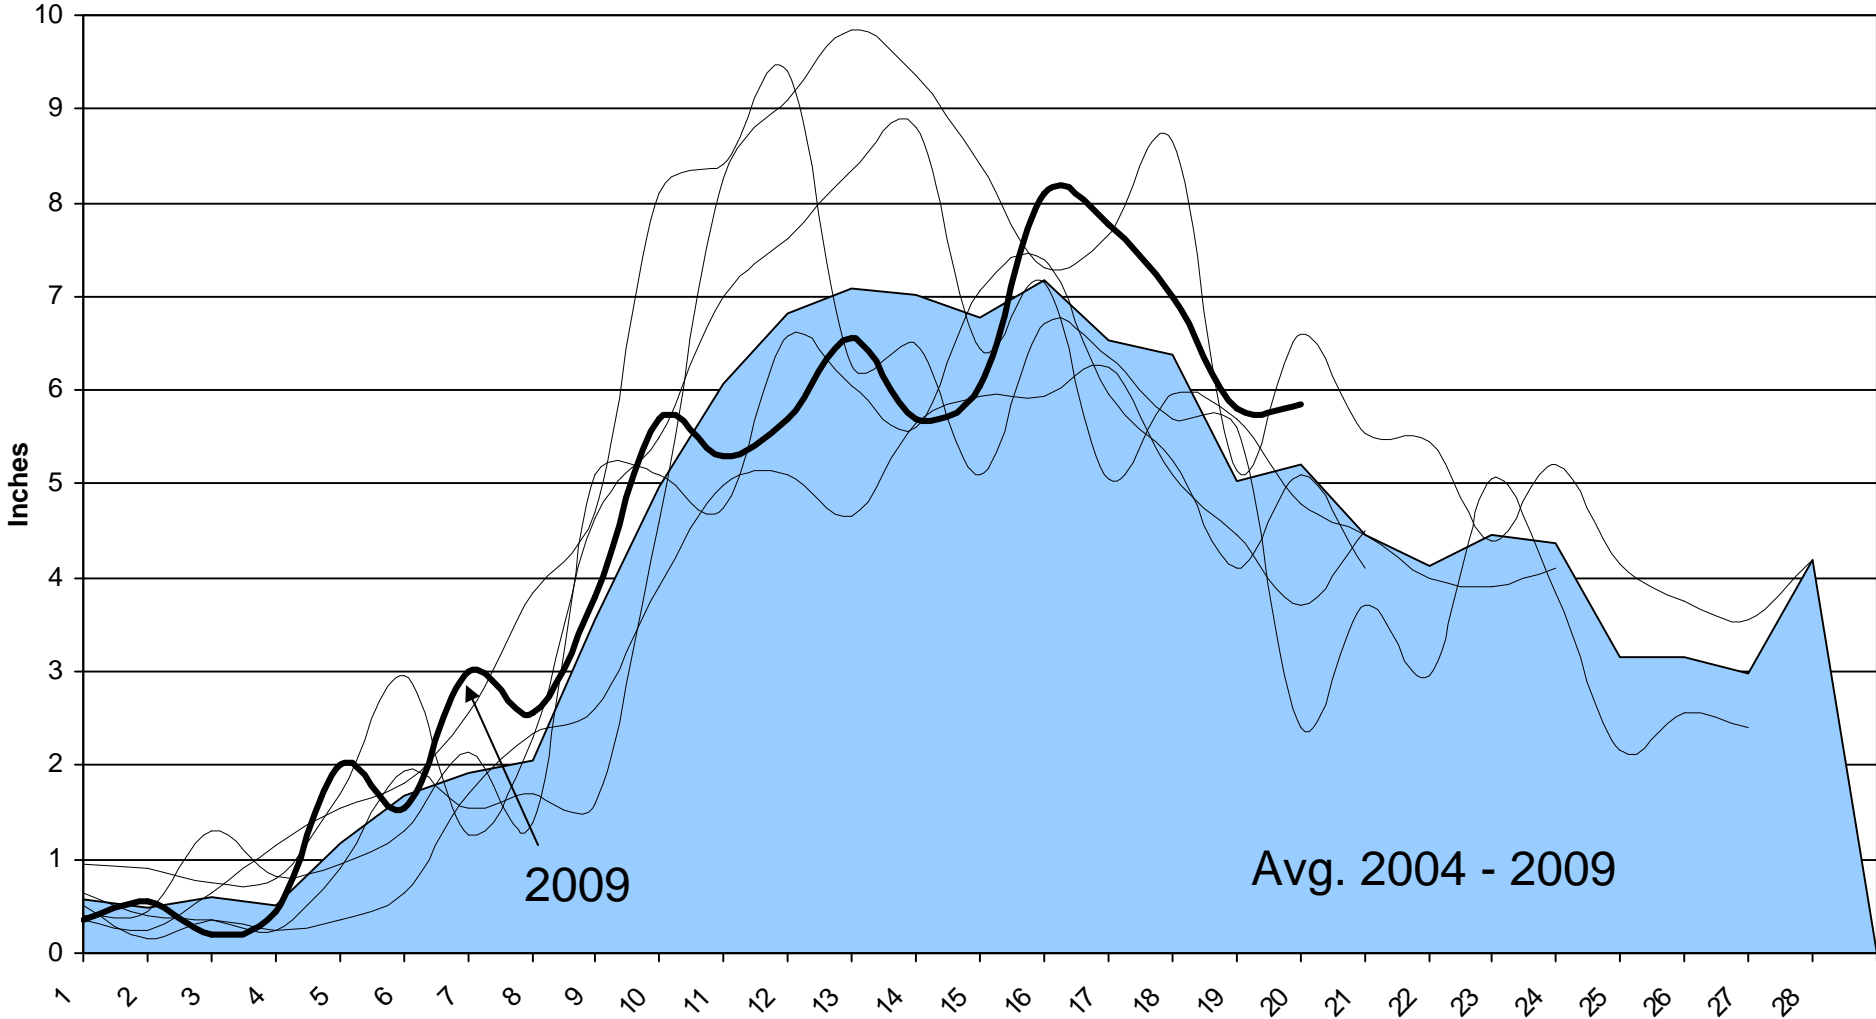

Growth Measurements 2009

Average Growth – Plant Cane

Growth Measurements 2009

Average Growth – First Stubble

Growth Measurements 2009

Average Height – Plant Cane

Growth Measurements 2009

Average Height – First Stubble

Average Growth – HoCP 96-540

Plant Cane

Average Growth – HoCP 96-540

First Stubble

Average Height – HoCP 96-540 Plant Cane

Average Height – HoCP 96-540

First Stubble