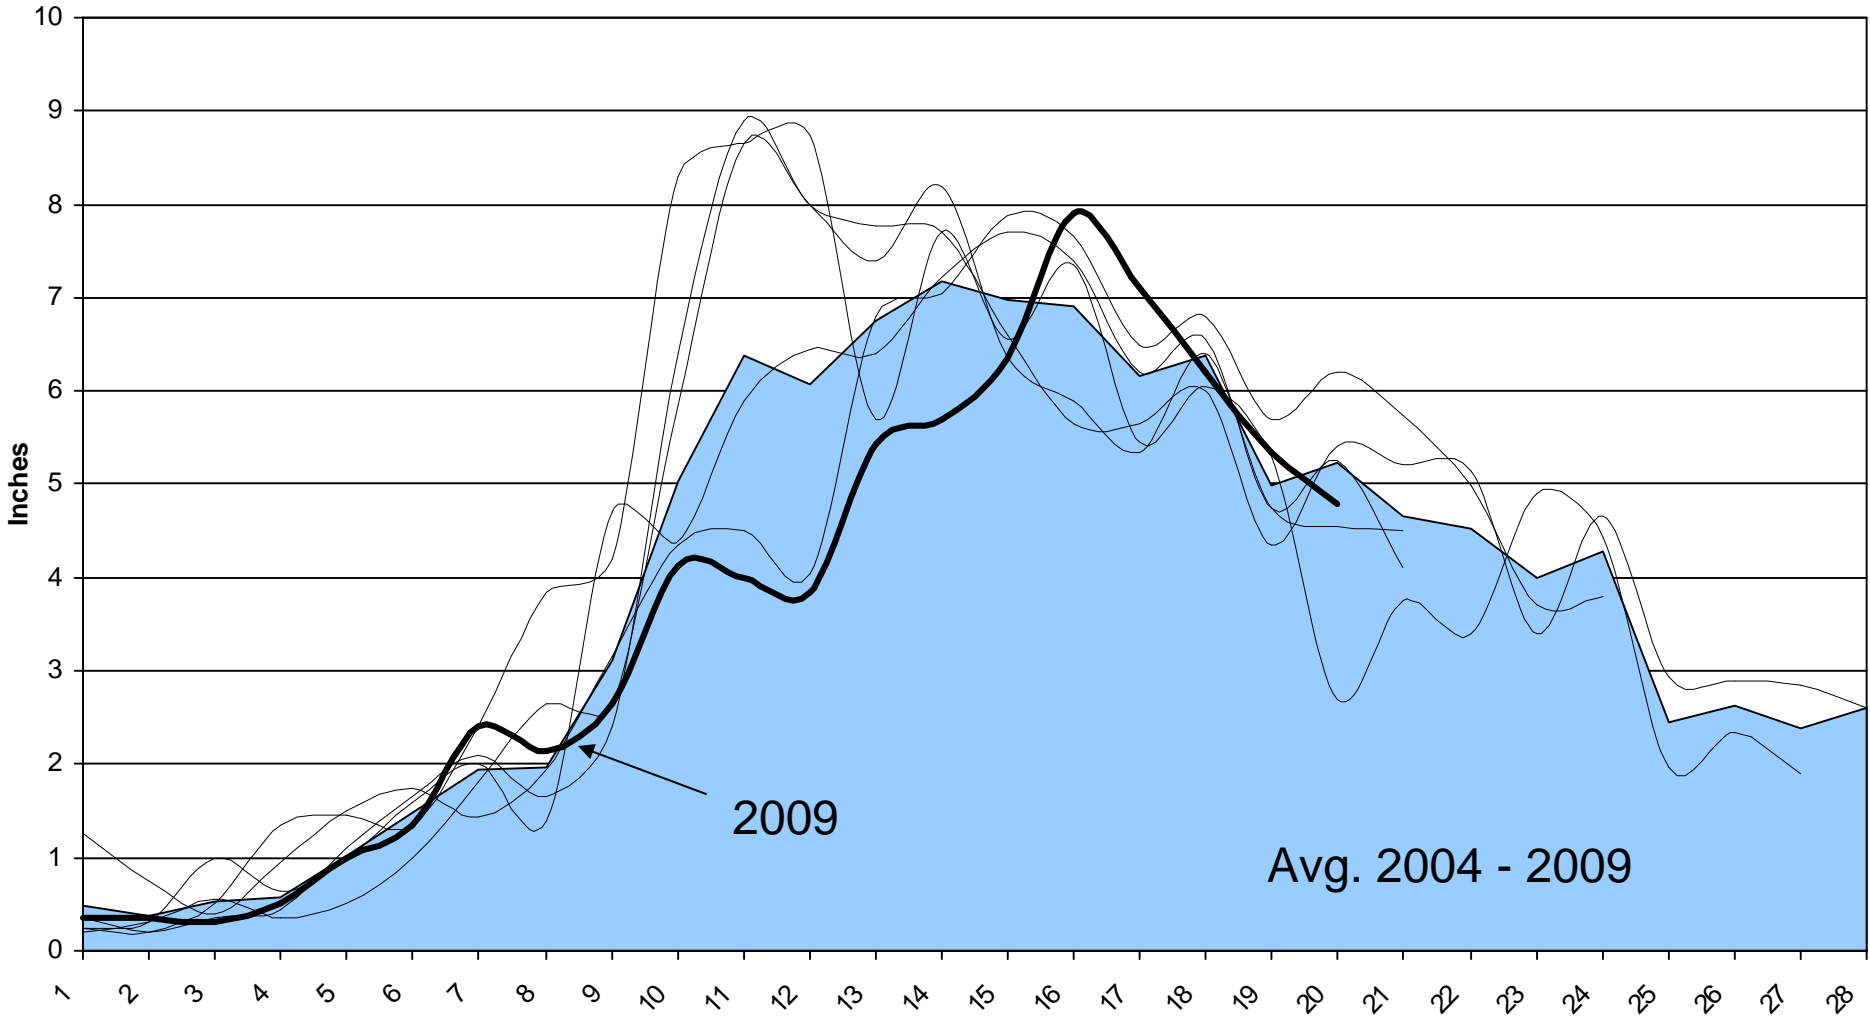

Growth Measurements 2009

Average Growth – Plant Cane

Growth Measurements 2009

Average Growth – First Stubble

Growth Measurements 2009

Average Height – Plant Cane

Growth Measurements 2009

Average Height – First Stubble

Average Growth – HoCP 96-540

Plant Cane

Average Growth – HoCP 96-540

First Stubble

Average Height – HoCP 96-540 Plant Cane

Average Height – HoCP 96-540

First Stubble