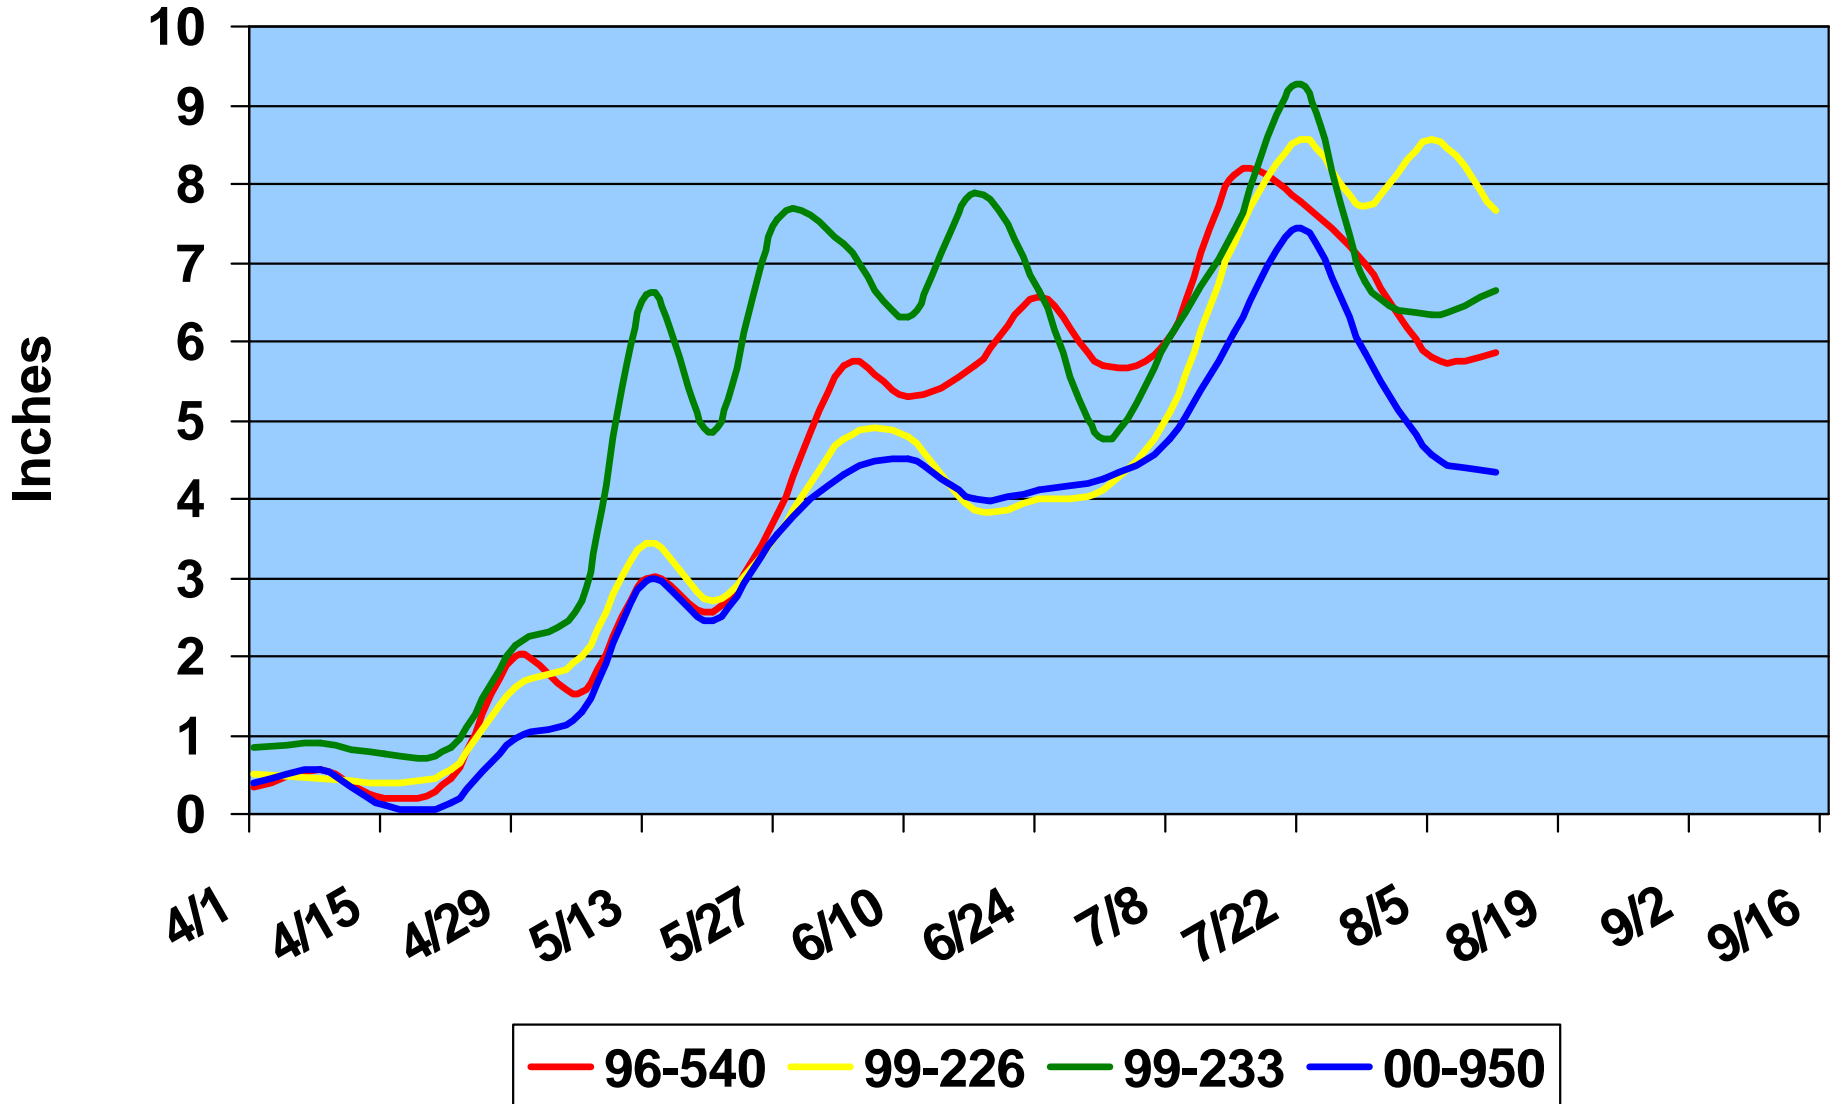

Growth Measurements 2009

Average Growth – Plant Cane

Growth Measurements 2009

Average Growth – First Stubble

Growth Measurements 2009

Average Height – Plant Cane

Growth Measurements 2009

Average Height – First Stubble

Average Growth – HoCP 96-540

Plant Cane

Average Growth – HoCP 96-540

First Stubble

Average Height – HoCP 96-540 Plant Cane

Average Height – HoCP 96-540

First Stubble