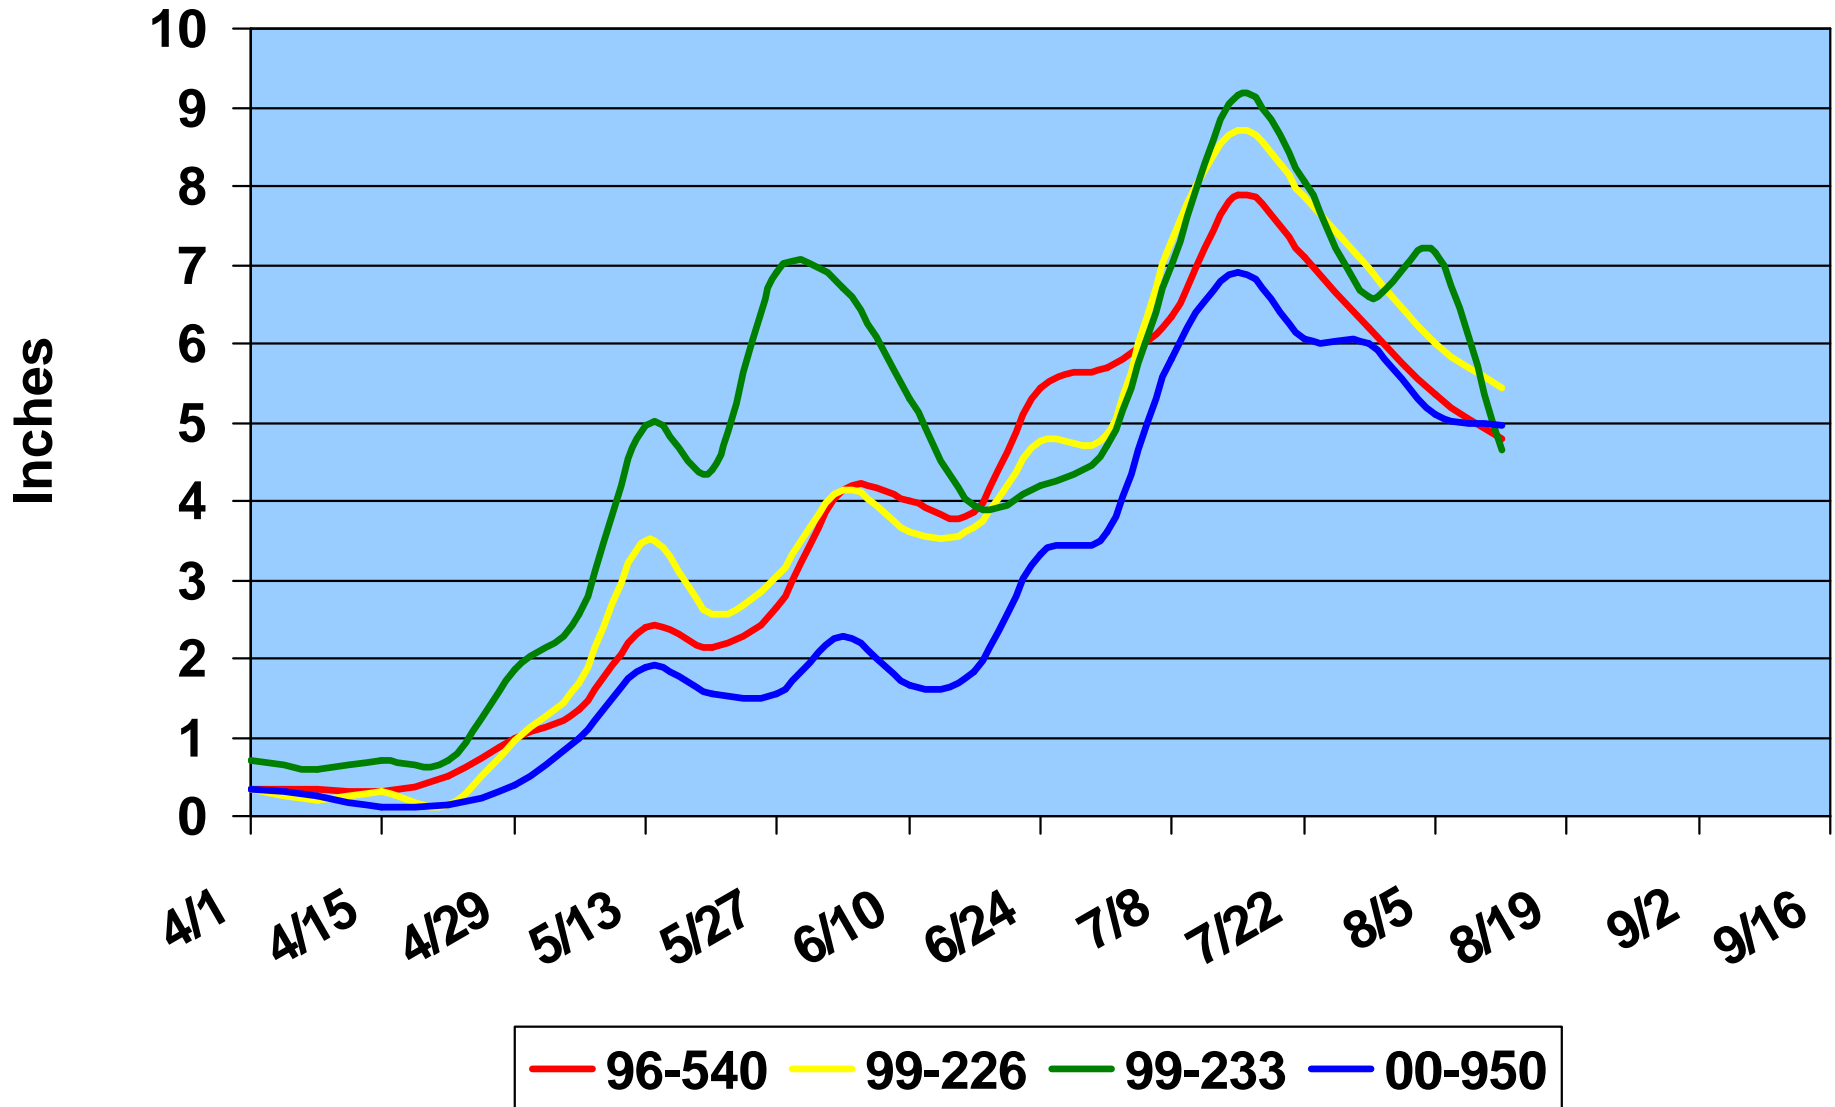

Growth Measurements 2009

Average Growth – Plant Cane

Growth Measurements 2009

Average Growth – First Stubble

Growth Measurements 2009

Average Height – Plant Cane

Growth Measurements 2009

Average Height – First Stubble

Average Growth – HoCP 96-540

Plant Cane

Average Growth – HoCP 96-540

First Stubble

Average Height – HoCP 96-540 Plant Cane

Average Height – HoCP 96-540

First Stubble