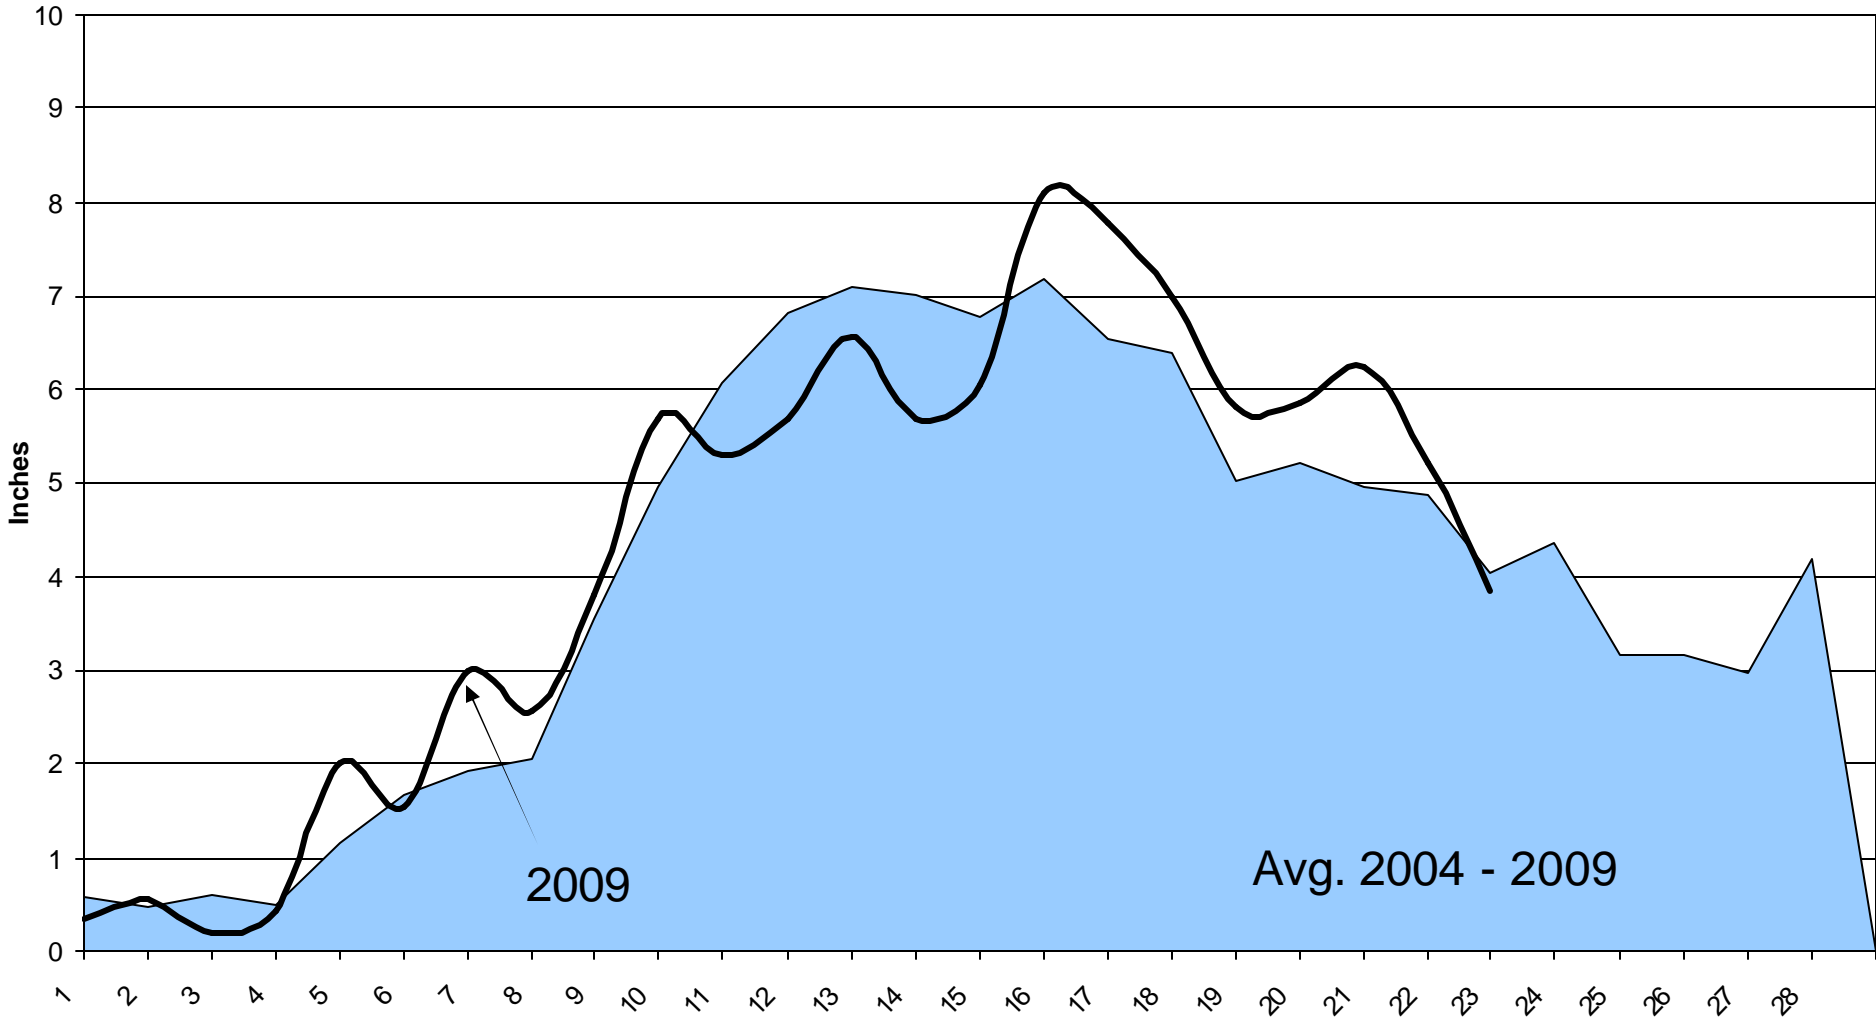

Average Growth – HoCP 96-540

Plant Cane