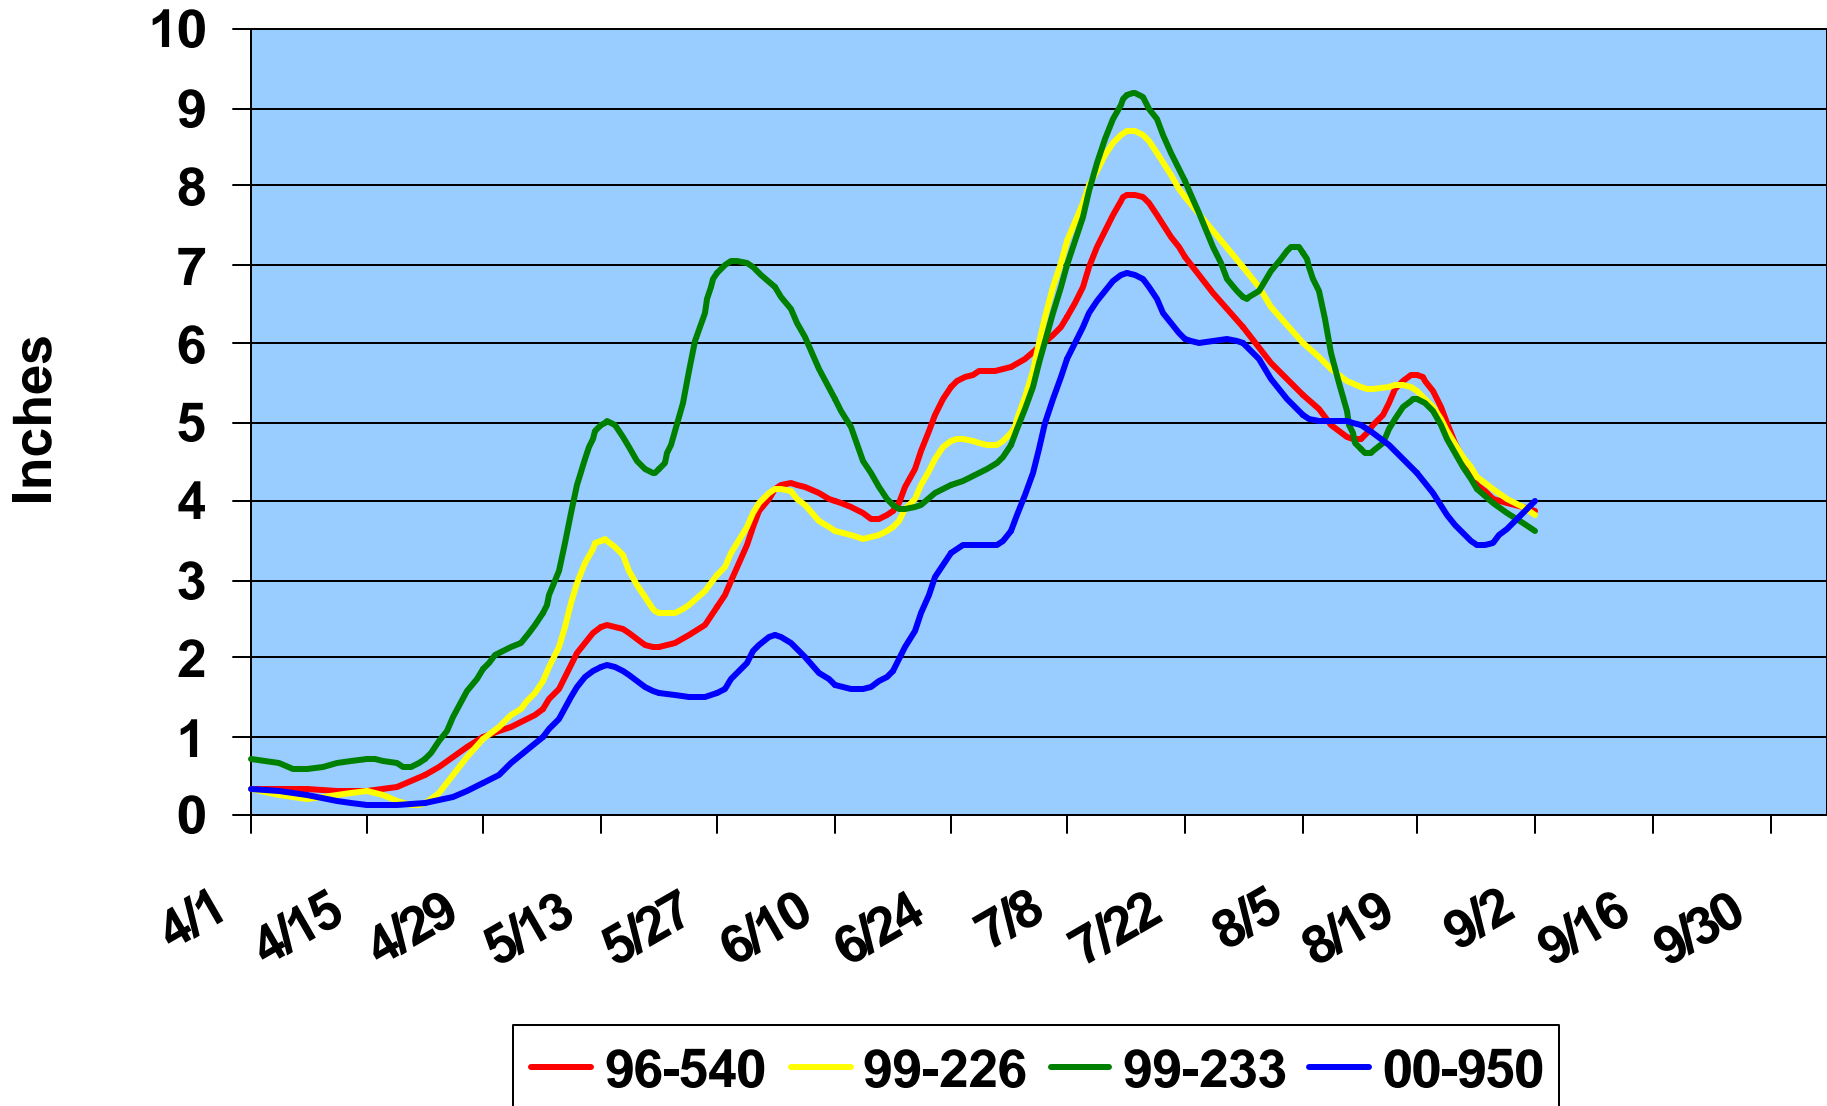

# Growth Measurements 2009

## Average Growth – Plant Cane

## Average Growth – First Stubble