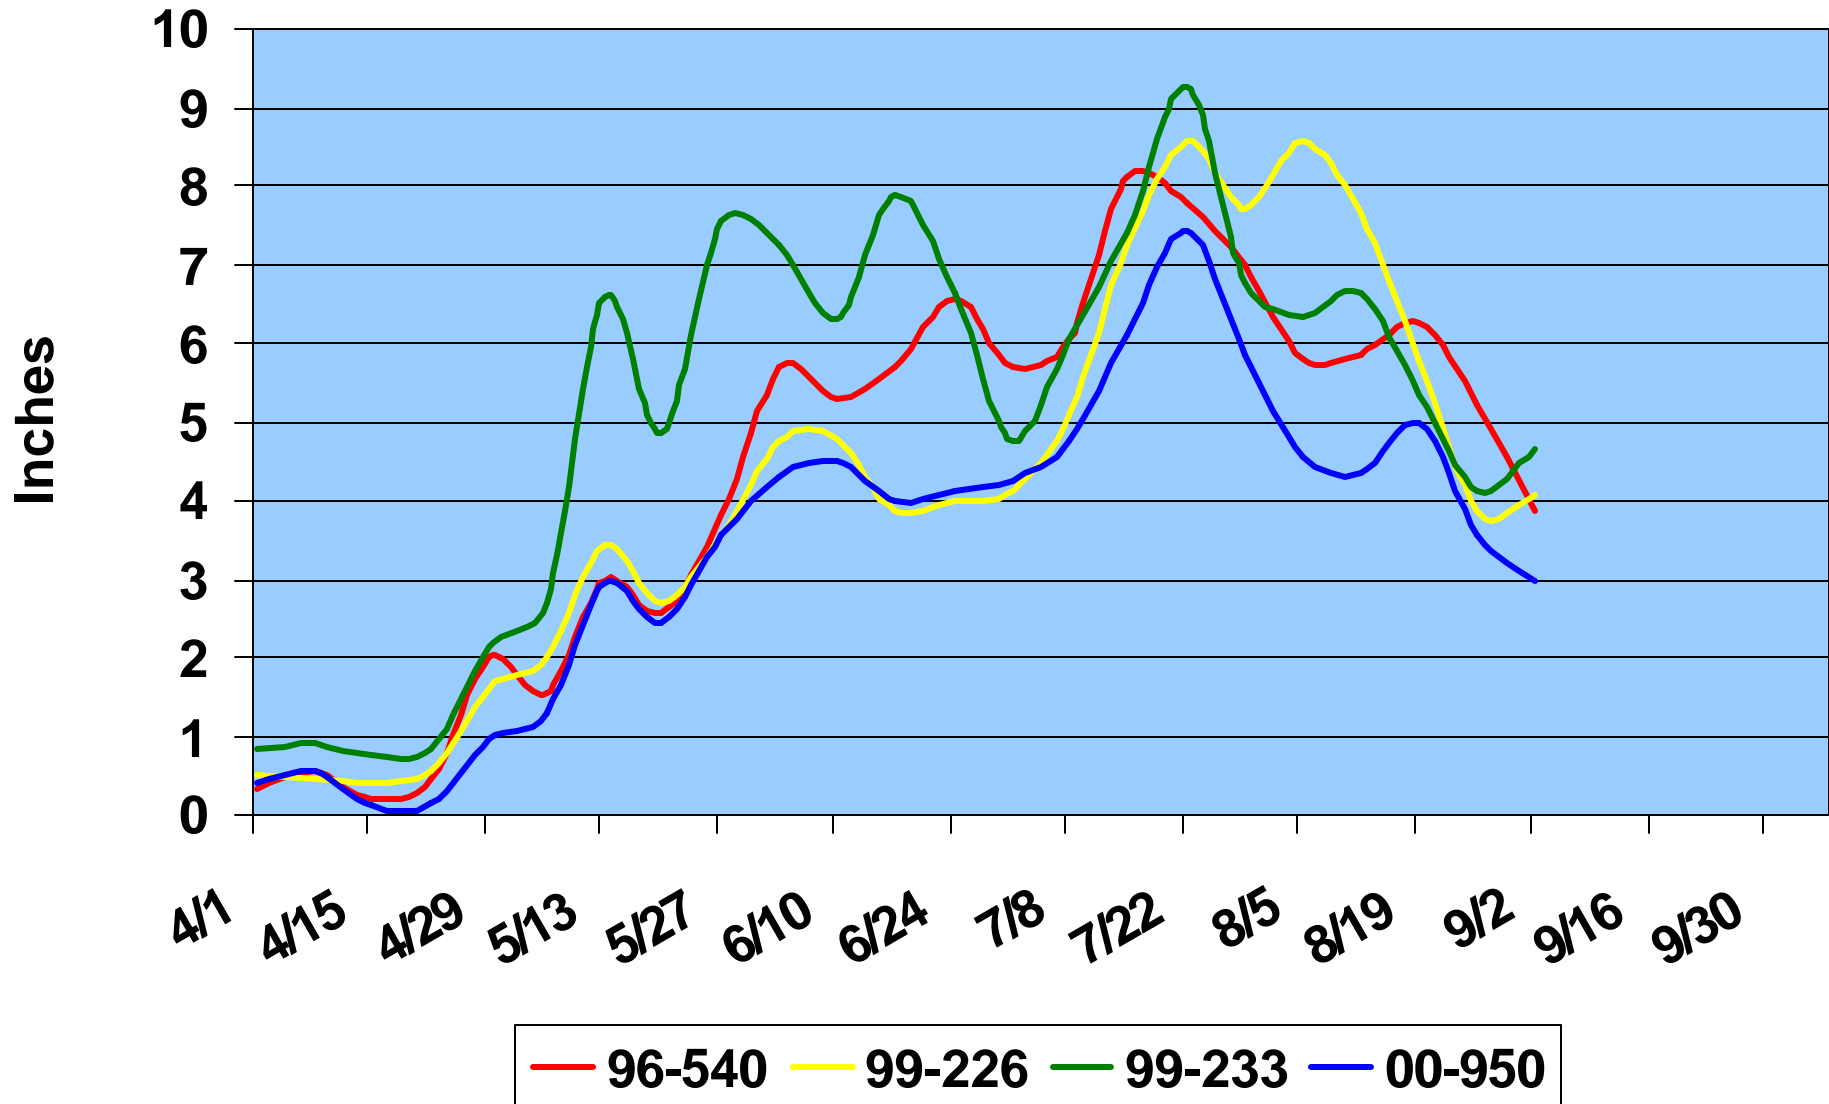

# Growth Measurements 2009

## Average Growth – Plant Cane

## Average Growth – First Stubble