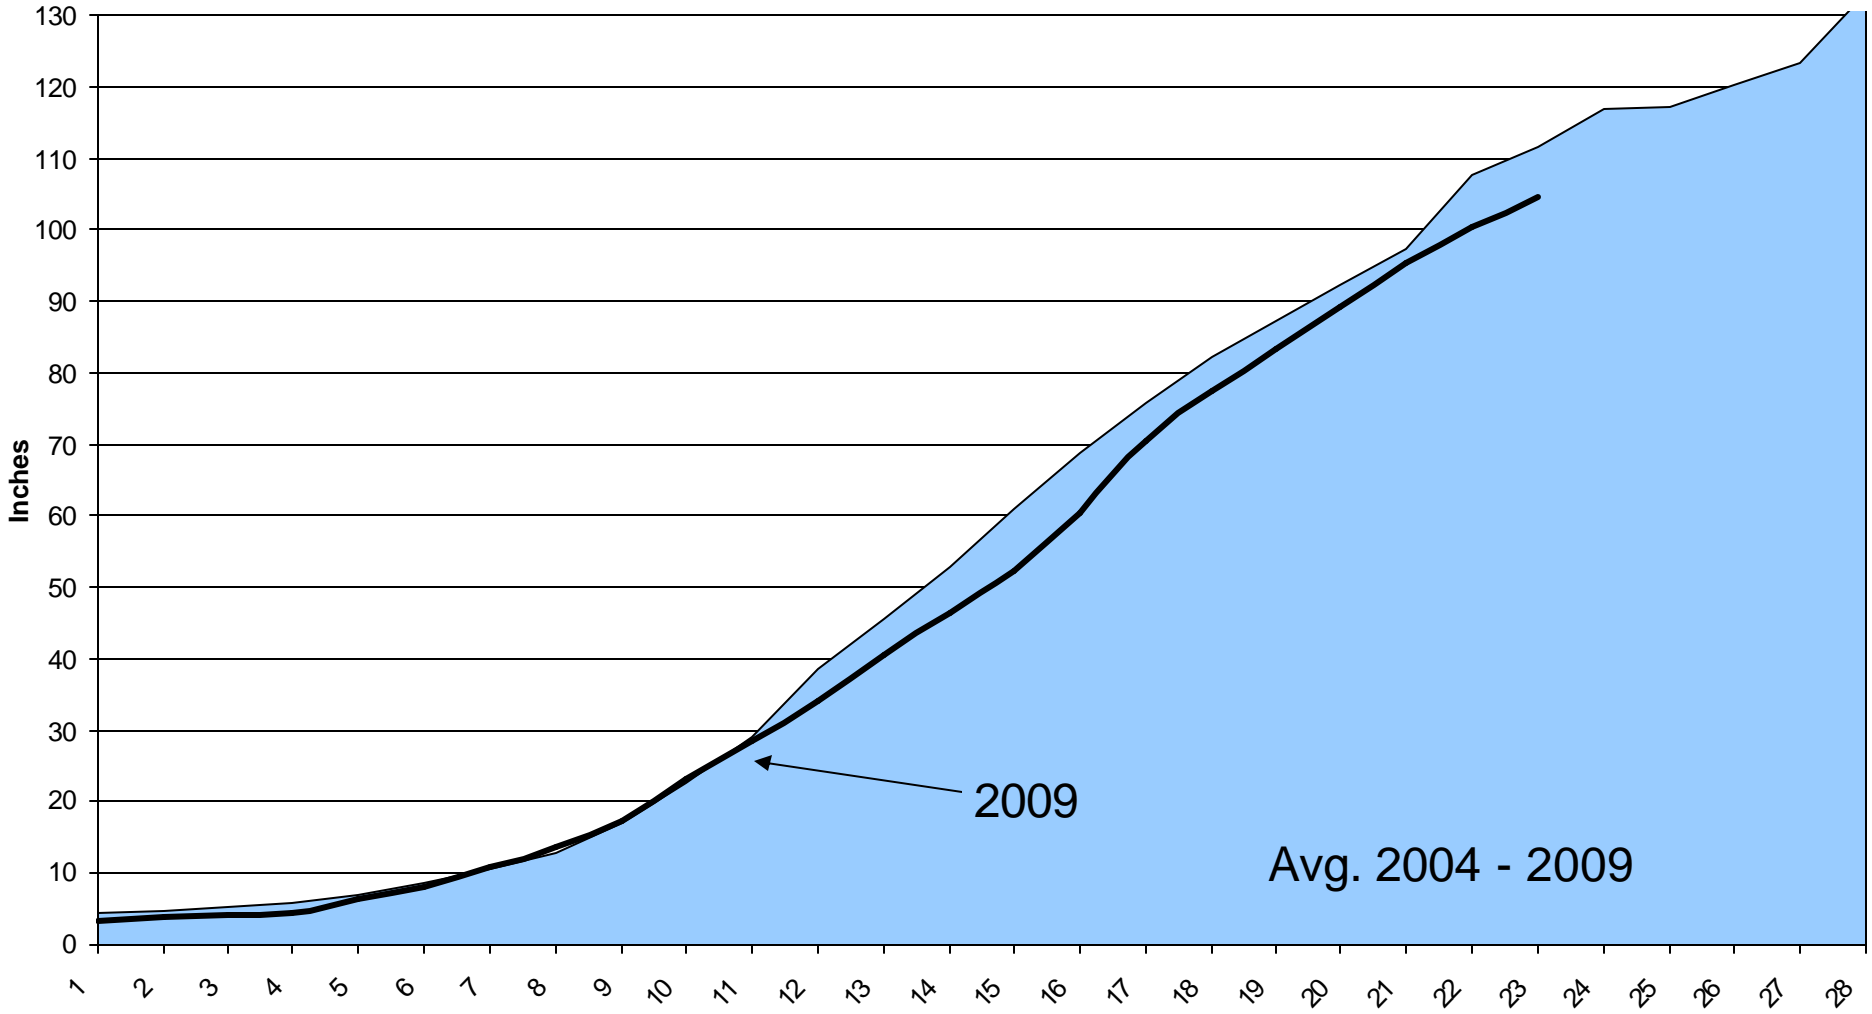

Average Height – HoCP 96-540 Plant Cane