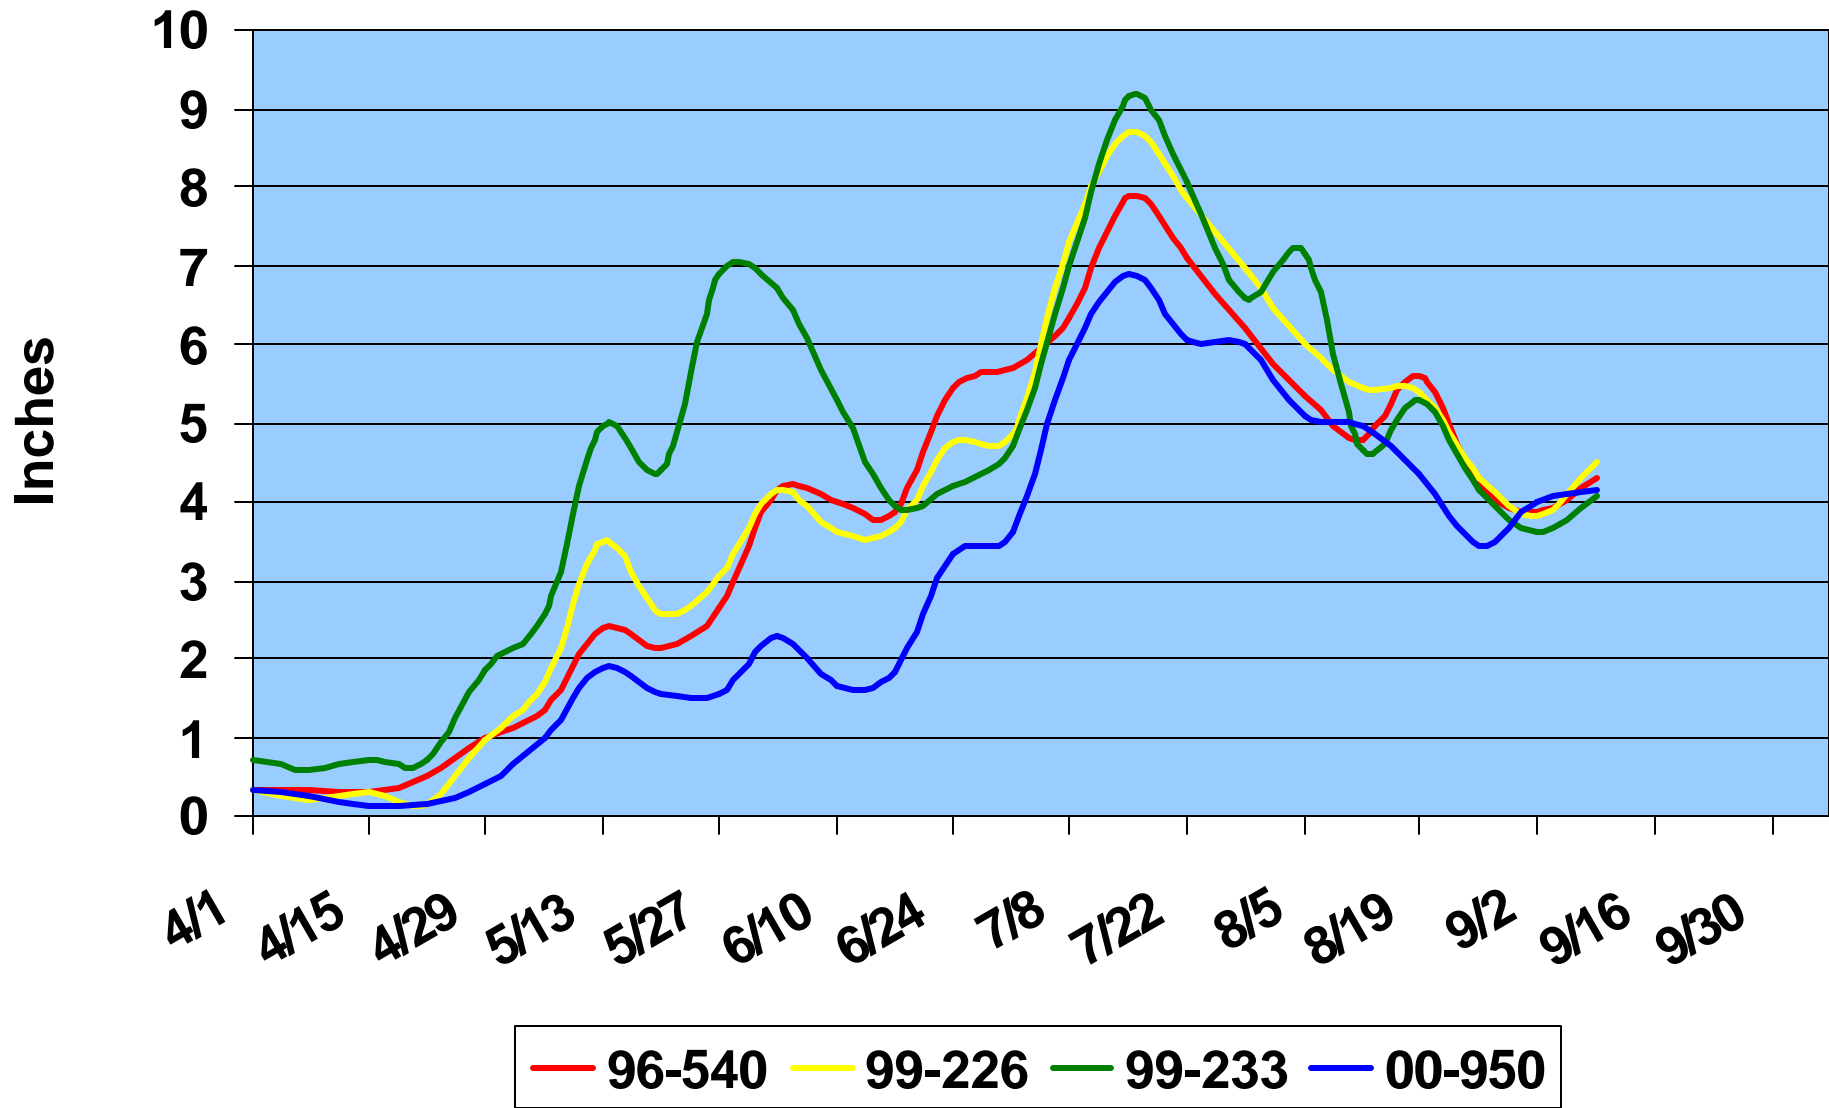

# Growth Measurements 2009

## Average Growth – Plant Cane

## Average Growth – First Stubble