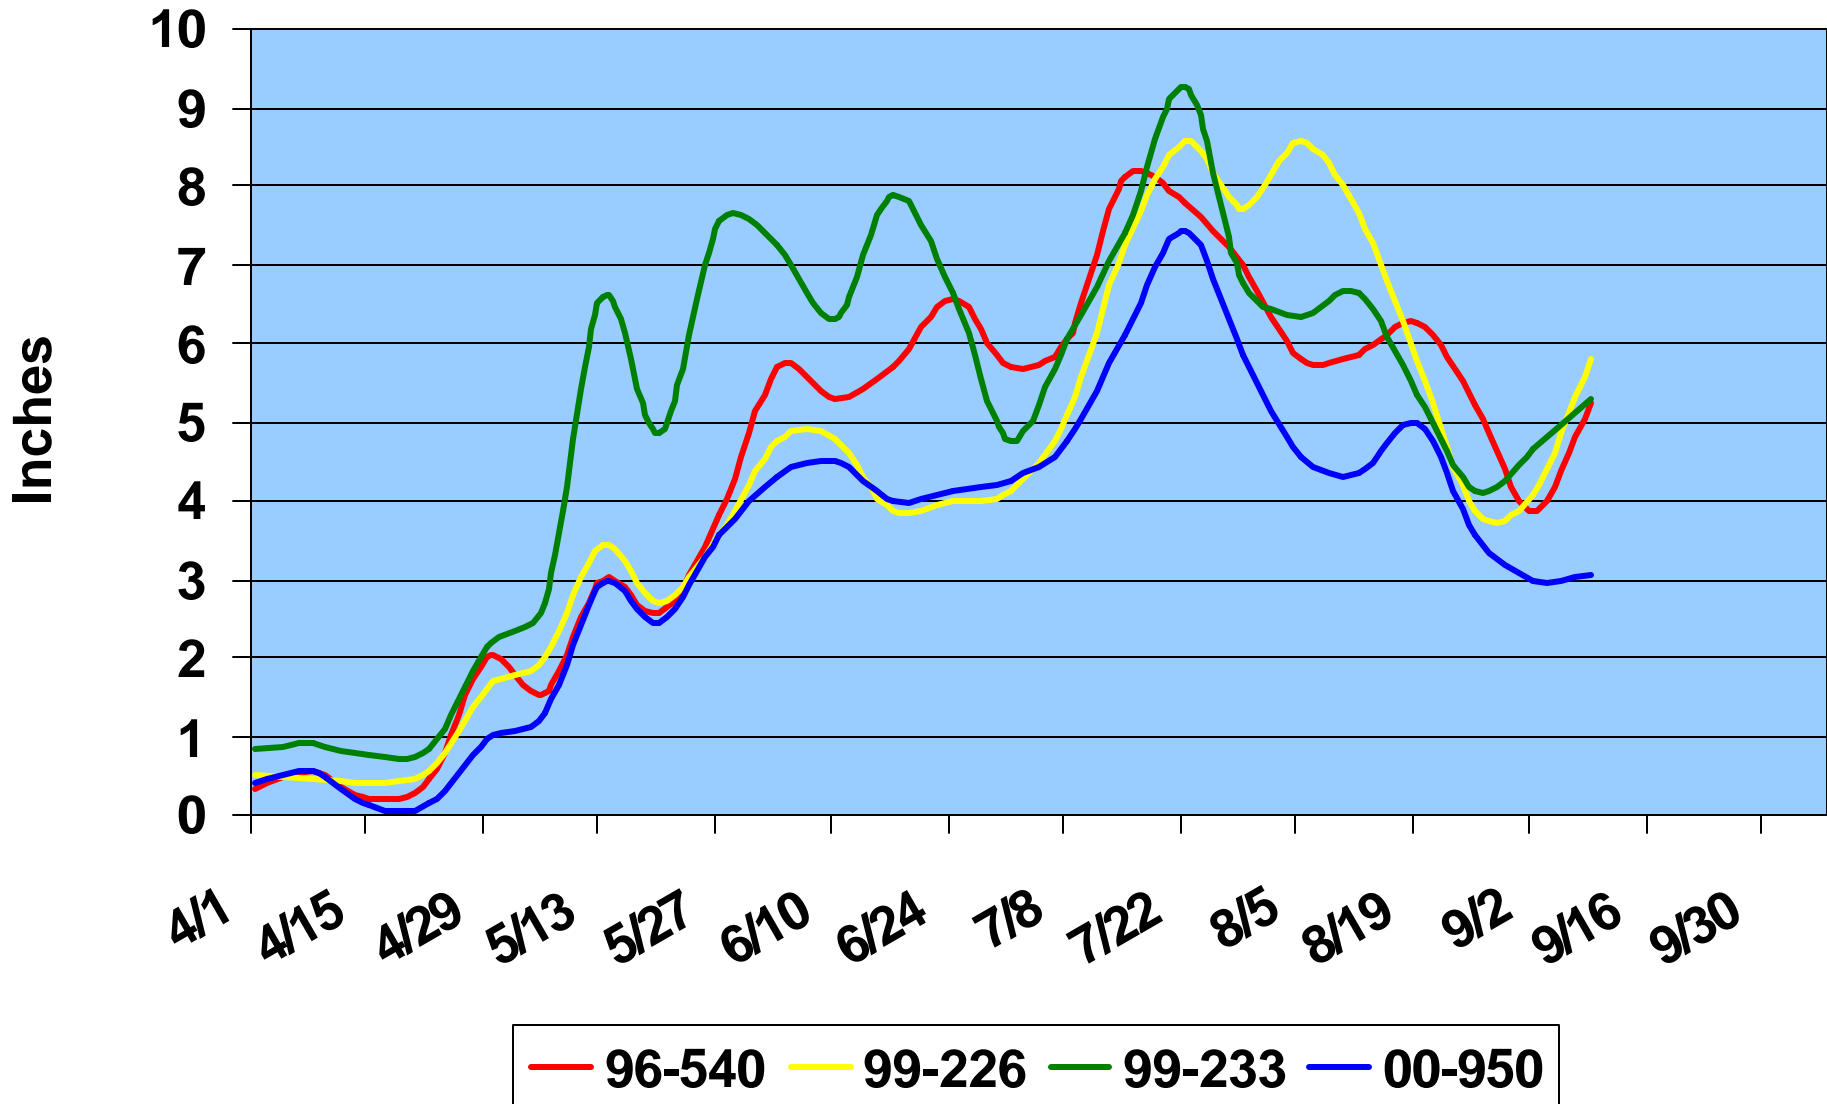

# Growth Measurements 2009

## Average Growth – Plant Cane

## Average Growth – First Stubble