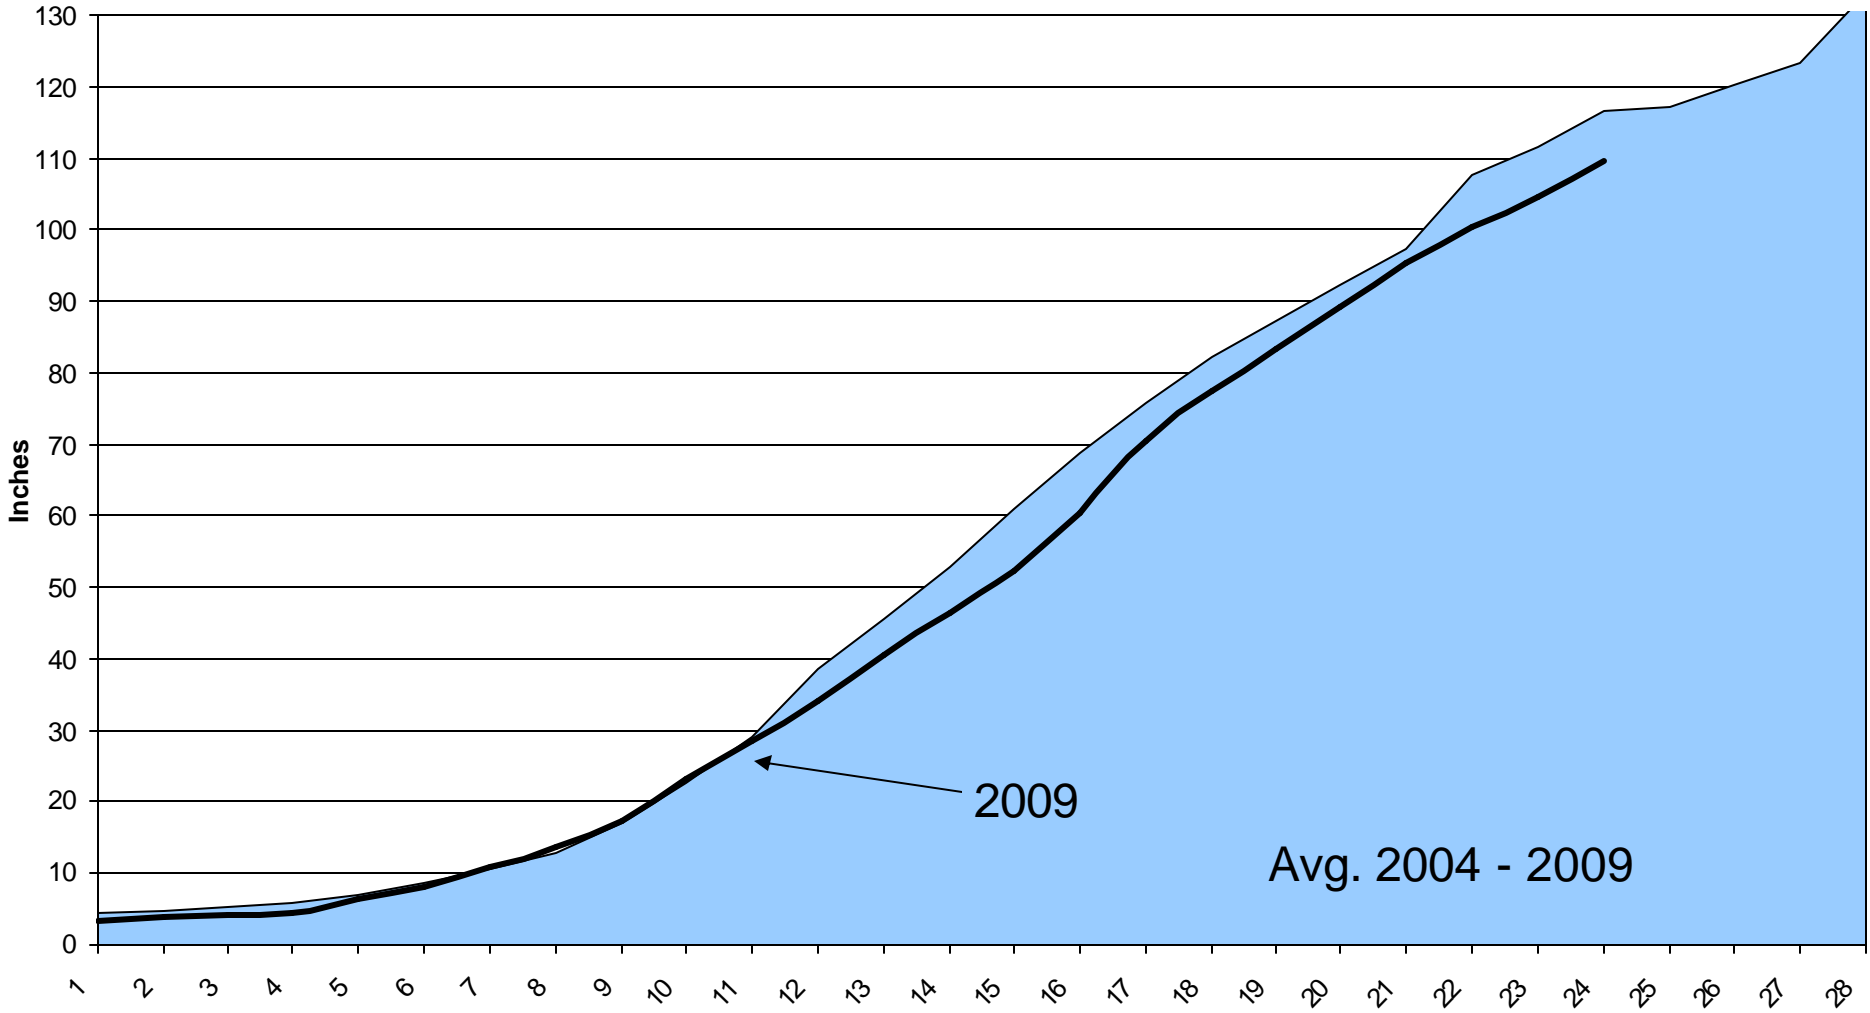

Average Height – HoCP 96-540 Plant Cane