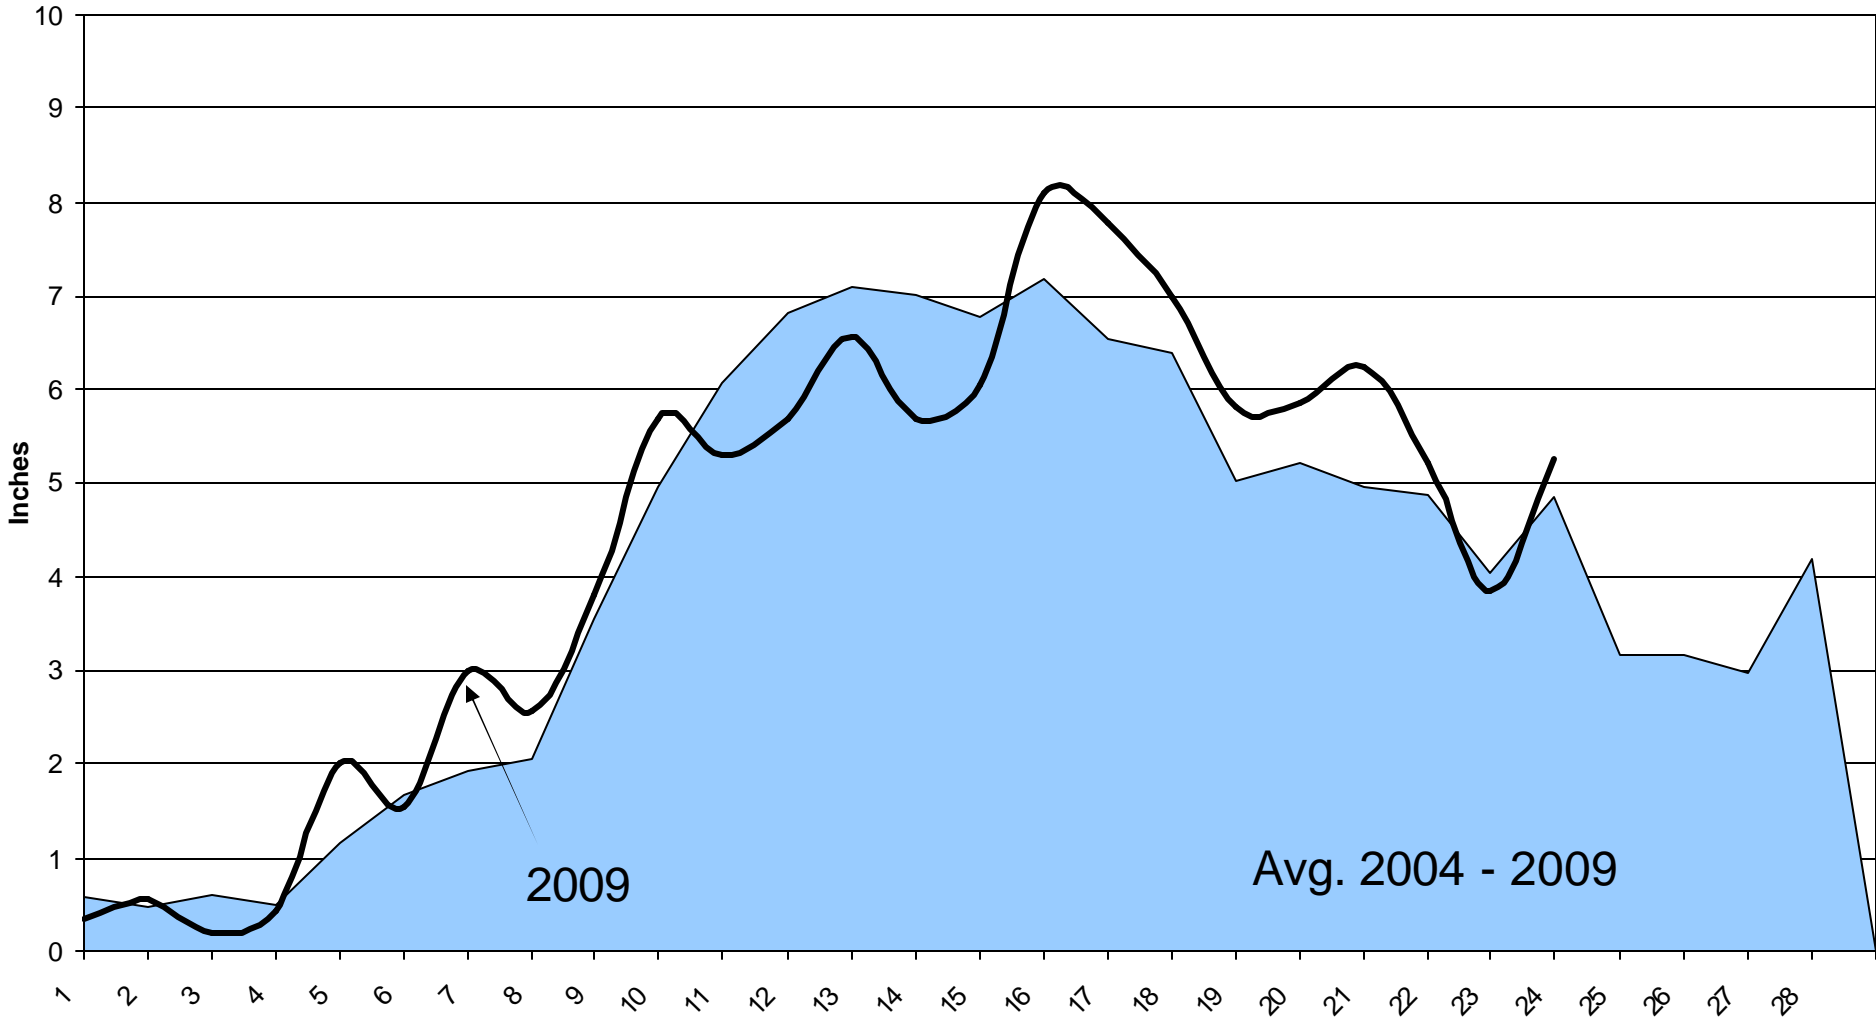

Average Growth – HoCP 96-540

Plant Cane